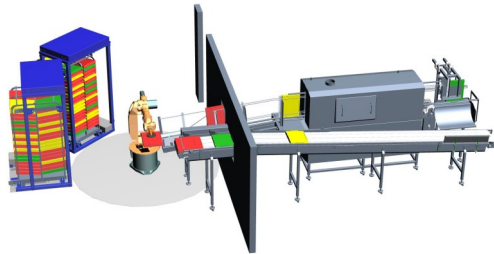

ECHBERG
MANUTECH APS

WASHING - HANDLING - PACKING

ROBOT HANDLING

ROBOT HANDLING

BOTH IN AND OUT FEED CAN BE HANDLED BY THE ROBOT

HANDLING ROBOT COMBINED WITH A WASHING MACHINE

STACKING AND DESTACKING CAN BE HANDLED BY THE ROBOT

ECHBERG MANUTECH TRANSFER IDEAS INTO DAILY WASHING AND HANDLING

- ▶ Can be used to handle anything that needs to be stacked or de-stacked
- ▶ The gripping tool can be designed to fit your requirements
- ▶ A washing machine can be combined with a robot for handling of washing items
- ▶ Saves manpower and increases productivity
- ▶ Stainless steel for high level of hygiene and easy to clean
- ▶ We cooperate directly with your service organization to ensure fast service