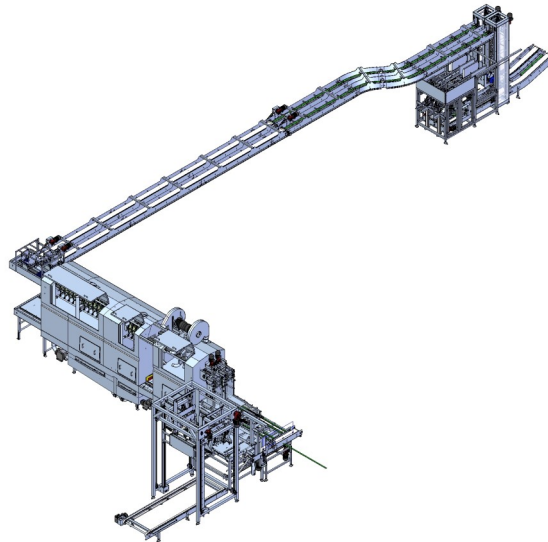

ECHBERG
MANUTECH APS

WASHING - HANDLING - PACKING

PALLETIZER

PALLETIZER

**COMPLETE PALLETIZING UNIT FOR
EGG TRAYS, DIVIDERS AND PALLETS**

**COMPLETE PALLETIZING
SYSTEM**

**BUFFER AND GROUPING PLATE
BETWEEN WASHING AND PALLETIZING**

ECHBERG MANUTECH TRANSFER IDEAS INTO DAILY HANDLING AND PALLETIZING

- ▶ Inline palletizing results in better internal logistic
- ▶ Direct connection to washing line, reduces manpower and increases productivity
- ▶ Automatic buffer system increases production
- ▶ Flexible stacking to fulfill your needs
- ▶ We cooperate directly with your own service organization to ensure fast service
- ▶ Stainless steel design for high level of hygiene and easy to clean and maintain