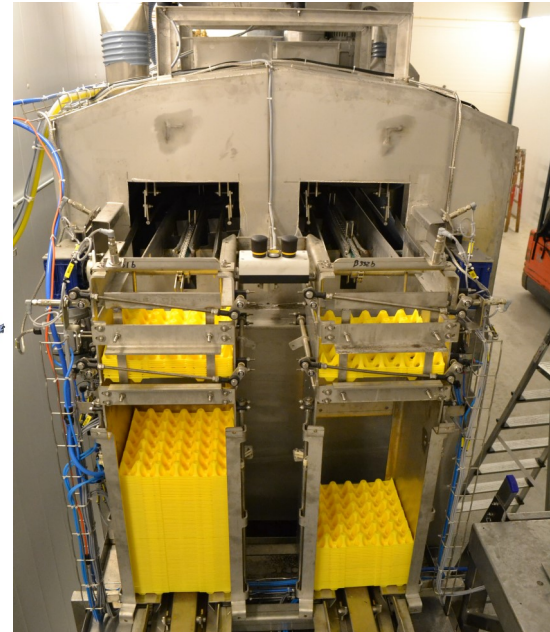

ECHBERG
MANUTECH APS

WASHING - HANDLING - PACKING

EGG TRAY AND PALLET WASHER

ETPWD6500-100P - DOUBLE IN-LINE

EGG TRAY AND PALLET WASHER

ETPWD6500-100P - DOUBLE IN-LINE

DOUBLE LEVEL WASHING MACHINE WITH AUTOMATIC INFEEED

COMPLETE WASHING SYSTEM

DRYING SECTION WITH STACKING OF TRAYS

ECHBERG MANUTECH TRANSFER IDEAS INTO DAILY WASHING OF EGG TRAYS

- ▶ Inline double level washing for 6500 trays and 100 pallets/dividers per hour
- ▶ Two zone washing system for high level of hygiene and cleaning
- ▶ Saves manpower and increases productivity
- ▶ Flexibility in production due to combi washer designed for your applications
- ▶ We cooperate directly with your service organization to ensure fast service
- ▶ Stainless steel design for high level of hygiene and easy to clean and maintain