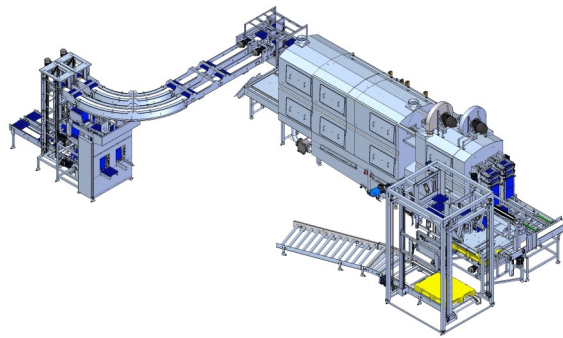

ECHBERG
MANUTECH APS

WASHING - HANDLING - PACKING

EGG TRAY AND PALLET WASHER

ETPWD6500-100P - DOUBLE IN-LINE

EGG TRAY AND PALLET WASHER

ETPWD6500-100P - DOUBLE IN-LINE

DOUBLE LEVEL WASHING MACHINE WITH AUTOMATIC INFEEED

COMPLETE WASHING SYSTEM

DRYING SECTION WITH STACKING OF TRAYS

ECHBERG MANUTECH TRANSFER IDEAS INTO DAILY WASHING OF EGG TRAYS

- ▶ Inline double level washing for 6500 trays and 100 pallets/dividers per hour
- ▶ Two zone washing system for high level of hygiene and cleaning
- ▶ Saves manpower and increases productivity
- ▶ Flexibility in production due to combi washer designed for your applications
- ▶ We cooperate directly with your service organization to ensure fast service
- ▶ Stainless steel design for high level of hygiene and easy to clean and maintain