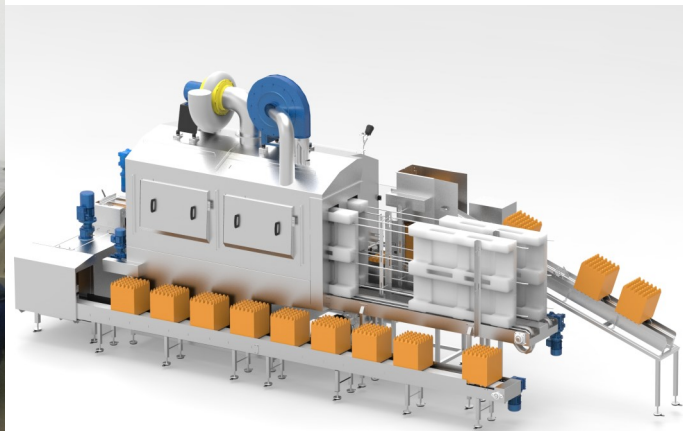

ECHBERG
MANUTECH APS

WASHING - HANDLING - PACKING

EGG TRAY AND PALLET WASHER

ETPW3000-50U - SIDE BY SIDE COMBI WASHER

EGG TRAY AND PALLET WASHER

ETPW3000-50U - SIDE BY SIDE COMBI WASHER

**STACKING OF TRAYS
AND SPIN DRYERS**

COMPLETE WASHING SYSTEM

**DRYING/OUTPUT SECTION WITH
PALLET RETURN CONVEYOR**

ECHBERG MANUTECH TRANSFER IDEAS INTO DAILY WASHING OF EGG TRAYS

- ▶ Washing capacity - 3000 egg tray and 50 pallet/divider per hour simultaneously
- ▶ Stand alone side by side washing and drying machine, designed for your needs
- ▶ Washing system for high level of hygiene and cleaning
- ▶ Compact design saves manpower and increases productivity
- ▶ Good flexibility in production design due to side by side washing
- ▶ We cooperate directly with your service organization to ensure fast service