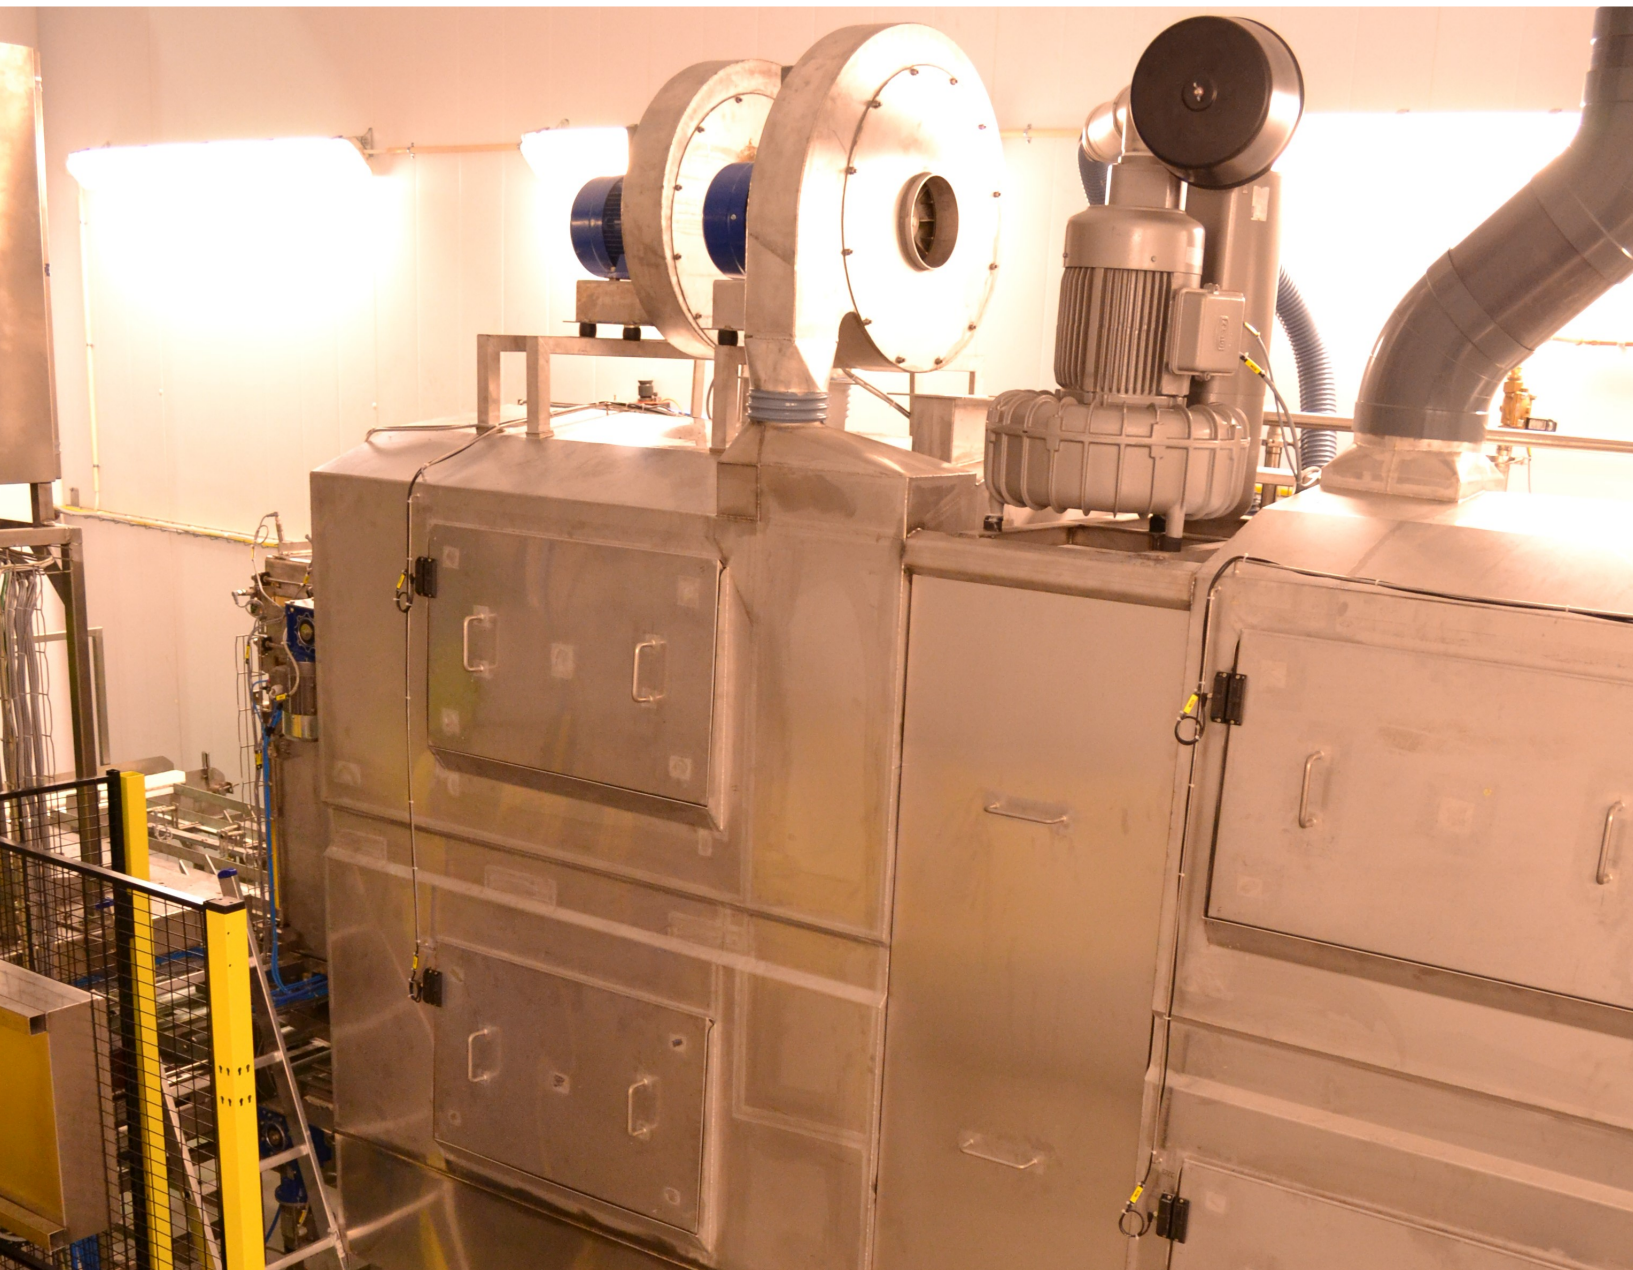

## **BLOWING SECTION**

## BLOWING SECTION

AIR KNIFE FOR BLOWING  
AFTER WASHING

A BOX BEING TRANSPORTED  
UNDER AN AIR KNIFE

AIR KNIFE FROM A BAKING  
TRAY WASHING MACHINE

## ECHBERG MANUTECH TRANSFER IDEAS INTO DAILY WASHING AND BLOWING

- ▶ Can be used in any industry, which washes trays, crates, containers etc.
- ▶ High velocity air is led from the fans through the special designed air knives
- ▶ Saves manpower and increases productivity
- ▶ Stainless steel for high level of hygiene and easy to clean
- ▶ We cooperate directly with your service organization to ensure fast service
- ▶ Can easily fit onto existing production lines