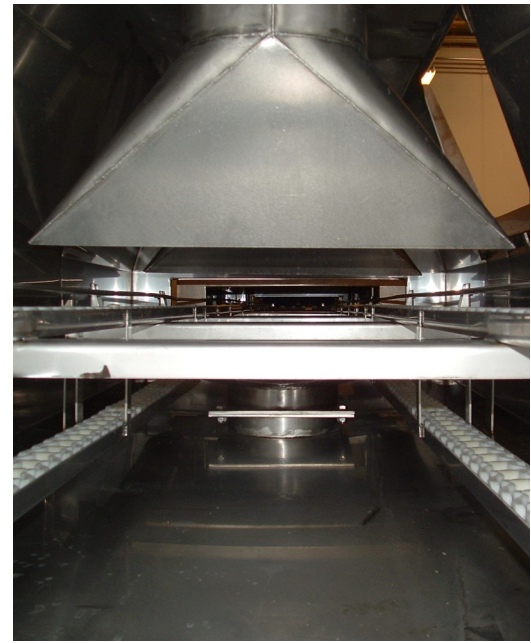

## BLOWING SECTION

AIR KNIFE FOR BLOWING  
AFTER WASHING

A BOX BEING TRANSPORTED  
UNDER AN AIR KNIFE

AIR KNIFE FROM A BAKING  
TRAY WASHING MACHINE

## ECHBERG MANUTECH TRANSFER IDEAS INTO DAILY WASHING AND BLOWING

- ▶ Can be used in any industry, which washes trays, crates, containers etc.
- ▶ High velocity air is led from the fans through the special designed air knives
- ▶ Saves manpower and increases productivity
- ▶ Stainless steel for high level of hygiene and easy to clean
- ▶ We cooperate directly with your service organization to ensure fast service
- ▶ Can easily fit onto existing production lines