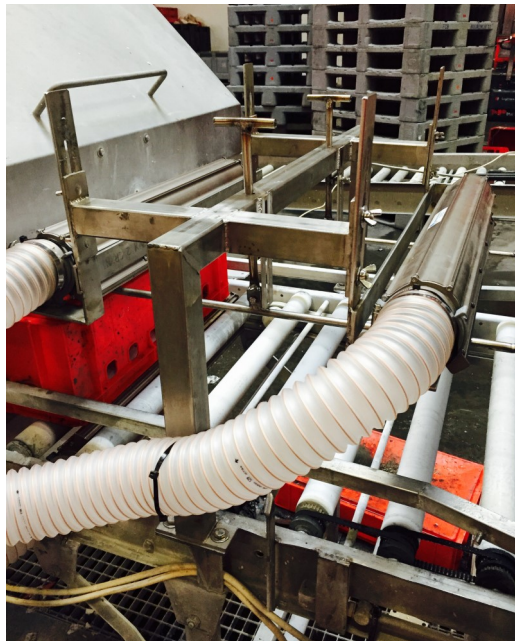

## **BLOWING SECTION**

## BLOWING SECTION

AIR KNIFE FOR BLOWING  
AFTER WASHING

A BOX BEING TRANSPORTED  
UNDER AN AIR KNIFE

AIR KNIFE FROM A BAKING  
TRAY WASHING MACHINE

## ECHBERG MANUTECH TRANSFER IDEAS INTO DAILY WASHING AND BLOWING

- ▶ Can be used in any industry, which washes trays, crates, containers etc.
- ▶ High velocity air is led from the fans through the special designed air knives
- ▶ Saves manpower and increases productivity
- ▶ Stainless steel for high level of hygiene and easy to clean
- ▶ We cooperate directly with your service organization to ensure fast service
- ▶ Can easily fit onto existing production lines