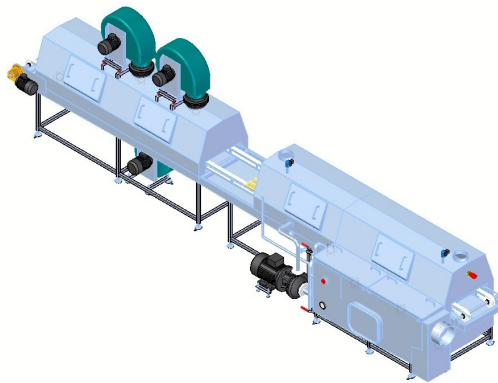

ECHBERG
MANUTECH APS

WASHING - HANDLING - PACKING

BAKING TRAY WASHER

BAKING TRAY WASHER

DRUM FILTER FOR SORTING
OUT POPPY SEEDS ETC.

BAKING TRAY WASHER

AIR KNIFE AND NOZZLES

ECHBERG MANUTECH TRANSFER IDEAS INTO DAILY WASHING OF BAKING TRAYS