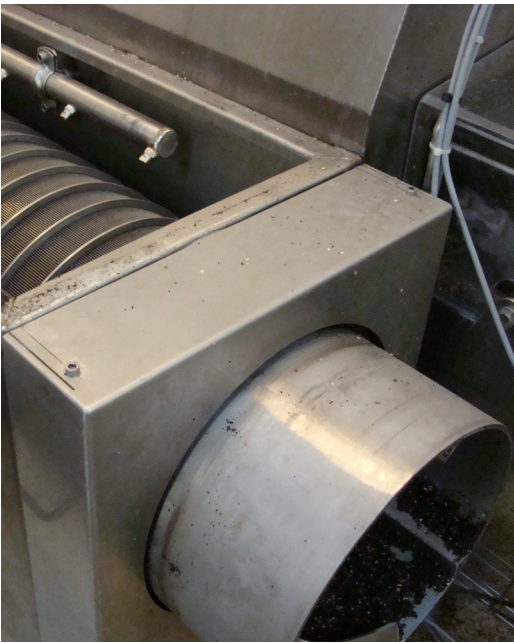

ECHBERG
MANUTECH APS

WASHING - HANDLING - PACKING

BAKING TRAY WASHER

BAKING TRAY WASHER

DRUM FILTER FOR SORTING
OUT POPPY SEEDS ETC.

BAKING TRAY WASHER

AIR KNIFE AND NOZZLES

ECHBERG MANUTECH TRANSFER IDEAS INTO DAILY WASHING OF BAKING TRAYS

- ▶ Can be used in any industry, which handles baking trays
- ▶ A washing machine can be designed for the customers needs and requirements
- ▶ Saves manpower and increases productivity
- ▶ Stainless steel for high level of hygiene and easy to clean
- ▶ We cooperate directly with your service organization to ensure fast service
- ▶ Special design with rotating filters to sort out poppy seeds etc.