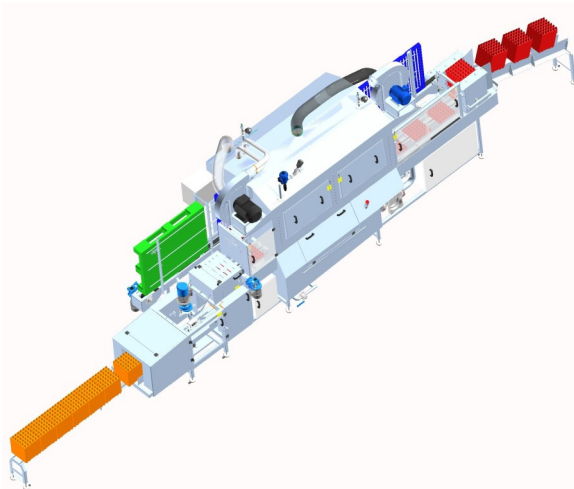

# **EGG TRAY AND PALLET WASHER**

**ETPW3000-60 – COMBI WASHER**

# EGG TRAY AND PALLET WASHER

ETPW3000-60 - COMBI WASHER

INLINE TRAYS INFEEED  
PALLET/DIVIDER MANUAL INFEEED

COMPLETE WASHING SYSTEM

TRAY AND PALLET CONVEYOR  
OUTPUT IN CLEAN AREA

## ECHBERG MANUTECH TRANSFER IDEAS INTO DAILY WASHING OF EGG TRAYS

- ▶ Stand alone side by side combi washing machine, designed for your needs
- ▶ Washing capacity; 3000 egg trays and 60 pallets/dividers per hour simultaneously
- ▶ Washing system for high level of hygiene and cleaning
- ▶ Can work inline with loader and saves manpower and increases productivity
- ▶ Good flexibility in production design due to side by side combi washing
- ▶ We cooperate directly with your service organization to ensure fast service