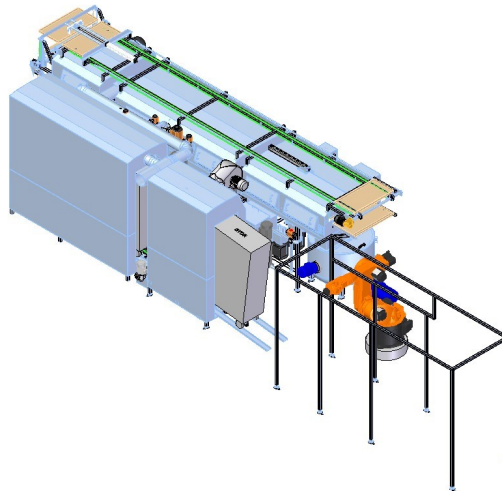

HATCHERY TROLLEY WASHER

FULL AUTOMATIC TROLLEY WASHER FOR
HATCHERY INDUSTRY

ECHBERG MANUTECH TRANSFER IDEAS INTO DAILY DISINFECTION AND WASHING

- For use in the hatchery industry for trolleys and wagons
- A single washing machine can handle up to 20 cycles per hour
- Saves manpower and increases productivity
- Stainless steel design for high level of hygiene and easy to clean and maintain
- We cooperate directly with your service organization to ensure fast service

WE MAKE YOUR CHOICE EASY

ECHBERG MANUTECH

Echberg Manutech ApS, Søvej 16, DK-8680 Ry, Denmark

Tel: +45 7025 0804 · Fax: +45 7025 0805 · info@echbergmanutech.dk · www.echbergmanutech.dk