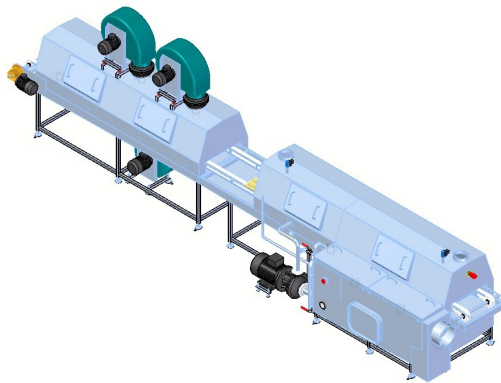

ECHBERG
MANUTECH APS

WASHING - HANDLING - PACKING

HATCHERY TRAY/BASKET WASHER

HATCHERY TRAY OR BASKET WASHER

DRUM FILTER FOR SORTING
OUT FINE DIRT

HATCHERY SETTER TRAY OR
CHICK BASKET WASHER

AIR KNIFE AND NOZZLES FOR
OPTIMAL CLEANING AND DRYING

ECHBERG MANUTECH TRANSFER IDEAS INTO DAILY WASHING OF HATCHERY TRAYS

- ▶ Can be used in any hatchery, which handles Setter Trays and Chick Basket
- ▶ A washing machine can be designed for the customers needs and requirements
- ▶ Saves manpower and increases productivity
- ▶ Stainless steel for high level of hygiene and easy to clean
- ▶ We cooperate directly with your service organization to ensure fast service
- ▶ Special design with rotating filters to sort out poppy seeds etc.