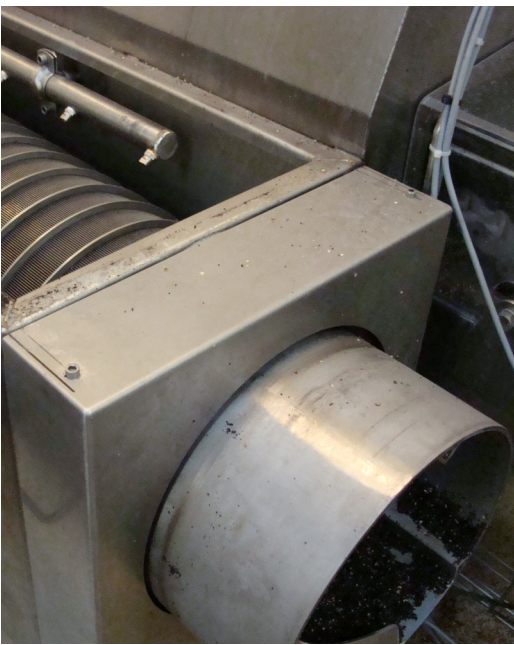

ECHBERG
MANUTECH APS

WASHING - HANDLING - PACKING

HATCHERY TRAY/BASKET WASHER

HATCHERY TRAY OR BASKET WASHER

DRUM FILTER FOR SORTING
OUT FINE DIRT

HATCHERY SETTER TRAY OR
CHICK BASKET WASHER

AIR KNIFE AND NOZZLES FOR
OPTIMAL CLEANING AND DRYING

ECHBERG MANUTECH TRANSFER IDEAS INTO DAILY WASHING OF HATCHERY TRAYS

- ▶ Can be used in any hatchery, which handles Setter Trays and Chick Basket
- ▶ A washing machine can be designed for the customers needs and requirements
- ▶ Saves manpower and increases productivity
- ▶ Stainless steel for high level of hygiene and easy to clean
- ▶ We cooperate directly with your service organization to ensure fast service
- ▶ Special design with rotating filters to sort out poppy seeds etc.