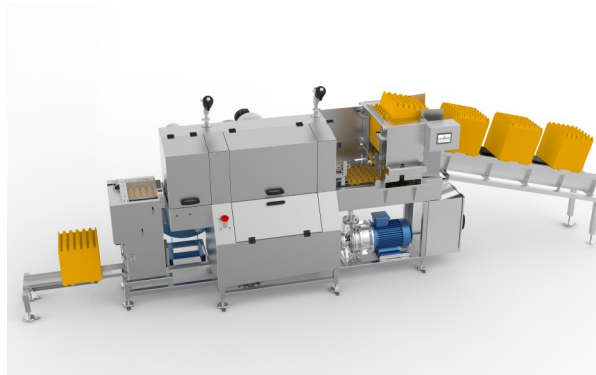

# **EGG TRAY WASHER**

**ETW2000 - SINGLE MANUAL**

# EGG TRAY WASHER

ETW2000 - SINGLE MANUAL

**SINGLE LINE INFEED OF TRAYS  
OR AUTOMATIC DESTACKER**

**COMPLETE WASHING SYSTEM**

**BLOW DRYING AND STACKING  
OR STACKING AND SPIN**

## ECHBERG MANUTECH TRANSFER IDEAS INTO DAILY WASHING OF EGG TRAYS

- ▶ Washing capacity from 1000 up to 2000 trays per hour
- ▶ Washing system for high level of hygiene and cleaning by washing one by one
- ▶ Stand alone single line washing and drying machine for manual operation
- ▶ Saves manpower and increases productivity
- ▶ Good flexibility in production design due to side by side washing
- ▶ We cooperate directly with your service organization to ensure fast service