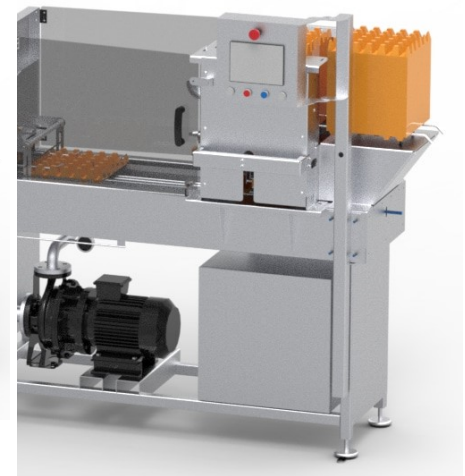

ECHBERG
MANUTECH APS

WASHING - HANDLING - PACKING

EGG TRAY WASHER

ETW1000 - SINGLE MANUAL

EGG TRAY WASHER

ETW1000 - SINGLE MANUAL

**AUTOMATIC STACKING
OF TRAYS**

COMPLETE WASHING SYSTEM

**TRAY INFEEED MANUALLY OR
BY AUTOMATIC DE-STACKER**

ECHBERG MANUTECH TRANSFER IDEAS INTO DAILY WASHING OF EGG TRAYS

- ▶ Washing capacity from 200 up to 1000 trays per hour
- ▶ Washing system for high level of hygiene and cleaning by washing one by one
- ▶ Stand alone single line washing machine for manual operation
- ▶ Saves manpower and increases productivity with automatic de- and stacking part
- ▶ Good flexibility in production due to compact design and setup
- ▶ We cooperate directly with your service organization to ensure fast service