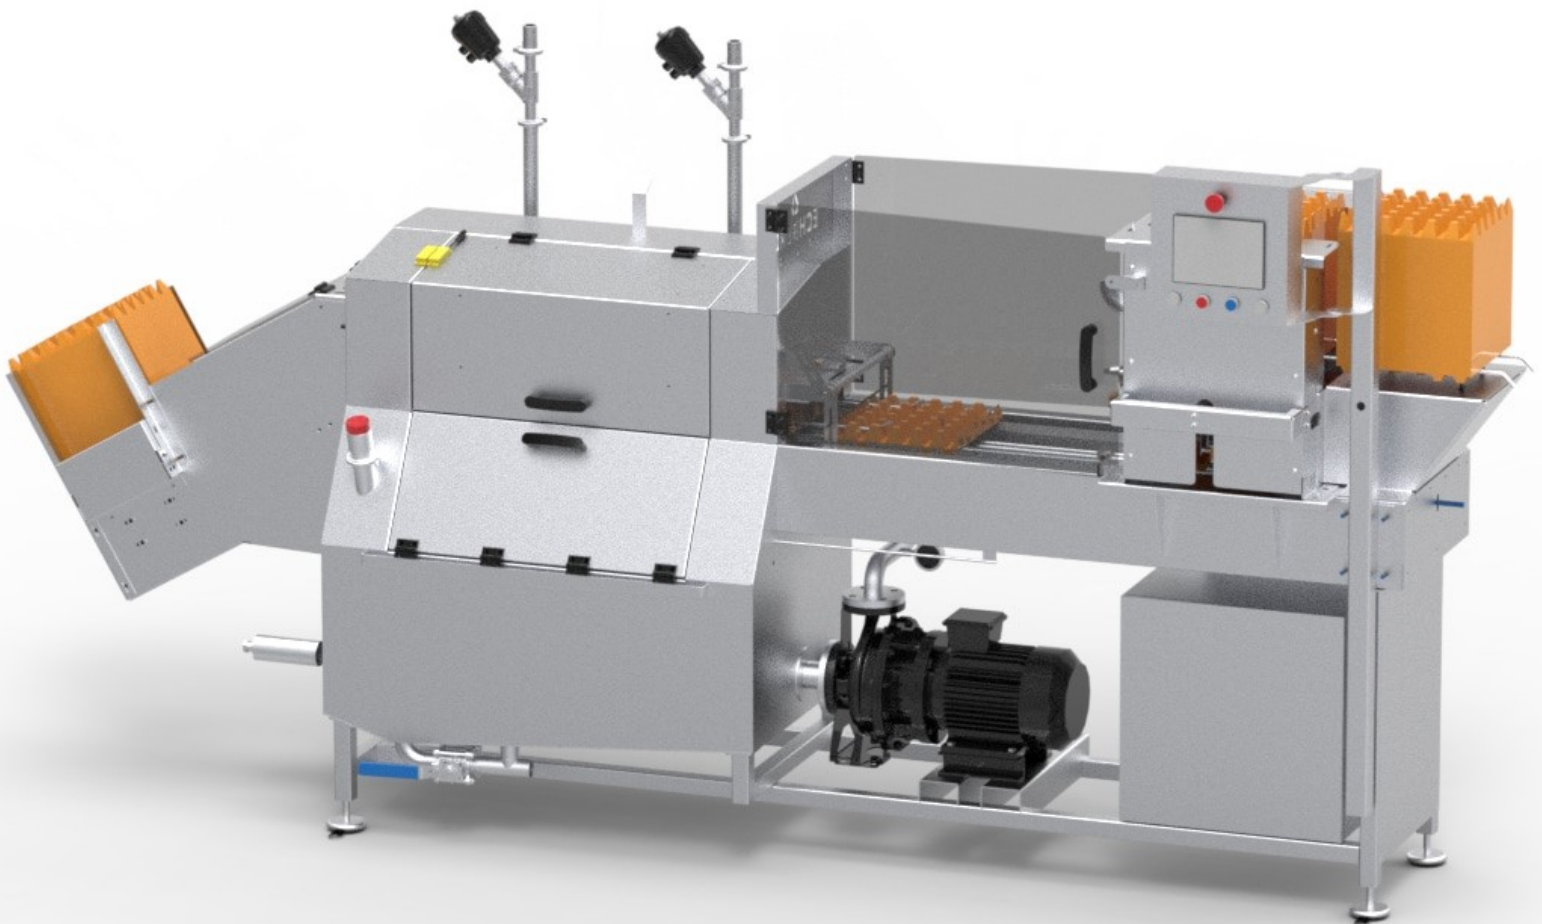

ECHBERG
MANUTECH APS

WASHING - HANDLING - PACKING

EGG TRAY WASHER

ETW1000 - SINGLE MANUAL

EGG TRAY WASHER

ETW1000 - SINGLE MANUAL

**AUTOMATIC STACKING
OF TRAYS**

COMPLETE WASHING SYSTEM

**TRAY INFEEED MANUALLY OR
BY AUTOMATIC DE-STACKER**

ECHBERG MANUTECH TRANSFER IDEAS INTO DAILY WASHING OF EGG TRAYS

- ▶ Washing capacity from 200 up to 1000 trays per hour
- ▶ Washing system for high level of hygiene and cleaning by washing one by one
- ▶ Stand alone single line washing machine for manual operation
- ▶ Saves manpower and increases productivity with automatic de- and stacking part
- ▶ Good flexibility in production due to compact design and setup
- ▶ We cooperate directly with your service organization to ensure fast service