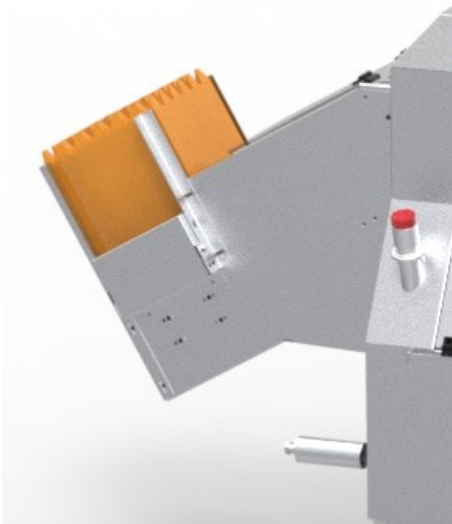

ECHBERG
MANUTECH APS

WASHING - HANDLING - PACKING

EGG TRAY WASHER

ETW1000 - SINGLE MANUAL

EGG TRAY WASHER

ETW1000 - SINGLE MANUAL

**AUTOMATIC STACKING
OF TRAYS**

COMPLETE WASHING SYSTEM

**TRAY INFEEED MANUALLY OR
BY AUTOMATIC DE-STACKER**

ECHBERG MANUTECH TRANSFER IDEAS INTO DAILY WASHING OF EGG TRAYS

- ▶ Washing capacity from 200 up to 1000 trays per hour
- ▶ Washing system for high level of hygiene and cleaning by washing one by one
- ▶ Stand alone single line washing machine for manual operation
- ▶ Saves manpower and increases productivity with automatic de- and stacking part
- ▶ Good flexibility in production due to compact design and setup
- ▶ We cooperate directly with your service organization to ensure fast service