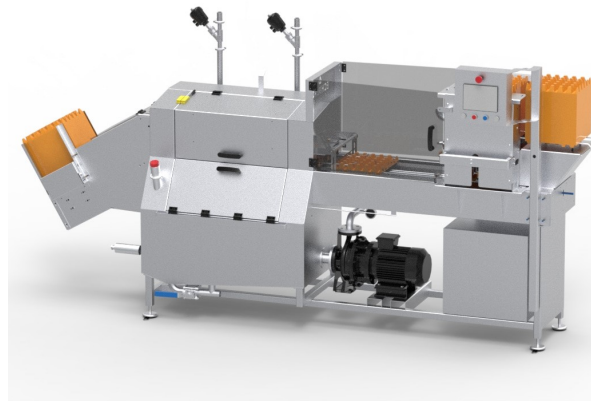

ECHBERG
MANUTECH APS

WASHING - HANDLING - PACKING

EGG TRAY WASHER

ETW1000 - SINGLE MANUAL

EGG TRAY WASHER

ETW1000 - SINGLE MANUAL

**AUTOMATIC STACKING
OF TRAYS**

COMPLETE WASHING SYSTEM

**TRAY INFEEED MANUALLY OR
BY AUTOMATIC DE-STACKER**

ECHBERG MANUTECH TRANSFER IDEAS INTO DAILY WASHING OF EGG TRAYS

- ▶ Washing capacity from 200 up to 1000 trays per hour
- ▶ Washing system for high level of hygiene and cleaning by washing one by one
- ▶ Stand alone single line washing machine for manual operation
- ▶ Saves manpower and increases productivity with automatic de- and stacking part
- ▶ Good flexibility in production due to compact design and setup
- ▶ We cooperate directly with your service organization to ensure fast service