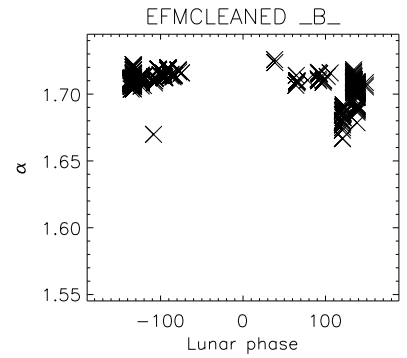

EFMCLEANED _B_ Non-UNIFORM no skypatch _B_ Non-UNIFORM no skypatch

EFMCLEANED _V_ Non-UNIFORM no skypatch _V_ Non-UNIFORM no skypatch

EFMCLEANED _VE1_ Non-UNIFORM no skypatch VE1_ Non-UNIFORM no skypatch

EFMCLEANED _VE2_ Non-UNIFORM no skypatch VE2_ Non-UNIFORM no skypatch

EFMCLEANED _JRCUT_ Non-UNIFORM no skypatch JRCUT_ Non-UNIFORM no skypatch