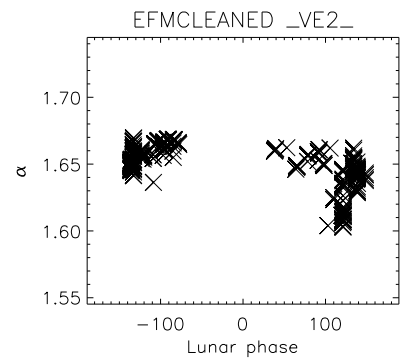

EFMCLEANED _B_ Non-UNIFORM no skypatch _B_ Non-UNIFORM no skypatch

EFMCLEANED _V_ Non-UNIFORM no skypatch _V_ Non-UNIFORM no skypatch

EFMCLEANED _VE1_ Non-UNIFORM no skypatch VE1_ Non-UNIFORM no skypatch

EFMCLEANED _VE2_ Non-UNIFORM no skypatch VE2_ Non-UNIFORM no skypatch

EFMCLEANED _JRCUT_ Non-UNIFORM no skypatch JRCUT_ Non-UNIFORM no skypatch