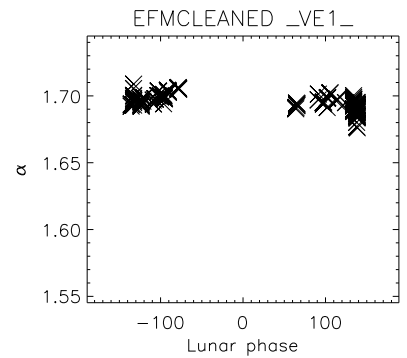

EFMCLEANED _B_ Non-UNIFORM no skypatch _B_ Non-UNIFORM no skypatch

EFMCLEANED _V_ Non-UNIFORM no skypatch _V_ Non-UNIFORM no skypatch

EFMCLEANED _VE1_ Non-UNIFORM no skypatch VE1_ Non-UNIFORM no skypatch

EFMCLEANED _VE2_ Non-UNIFORM no skypatch VE2_ Non-UNIFORM no skypatch

EFMCLEANED _JRCUT_ Non-UNIFORM no skypatch JRCUT_ Non-UNIFORM no skypatch