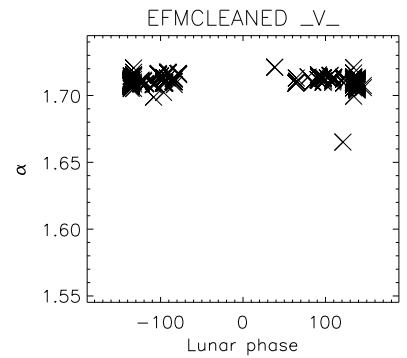

EFMCLEANED _B_ Non-UNIFORM no skypatch _B_ Non-UNIFORM no skypatch

EFMCLEANED _V_ Non-UNIFORM no skypatch _V_ Non-UNIFORM no skypatch

EFMCLEANED _VE1_ Non-UNIFORM no skypatch VE1_ Non-UNIFORM no skypatch

EFMCLEANED _VE2_ Non-UNIFORM no skypatch VE2_ Non-UNIFORM no skypatch

EFMCLEANED _JRCUT_ Non-UNIFORM no skypatch JRCUT_ Non-UNIFORM no skypatch