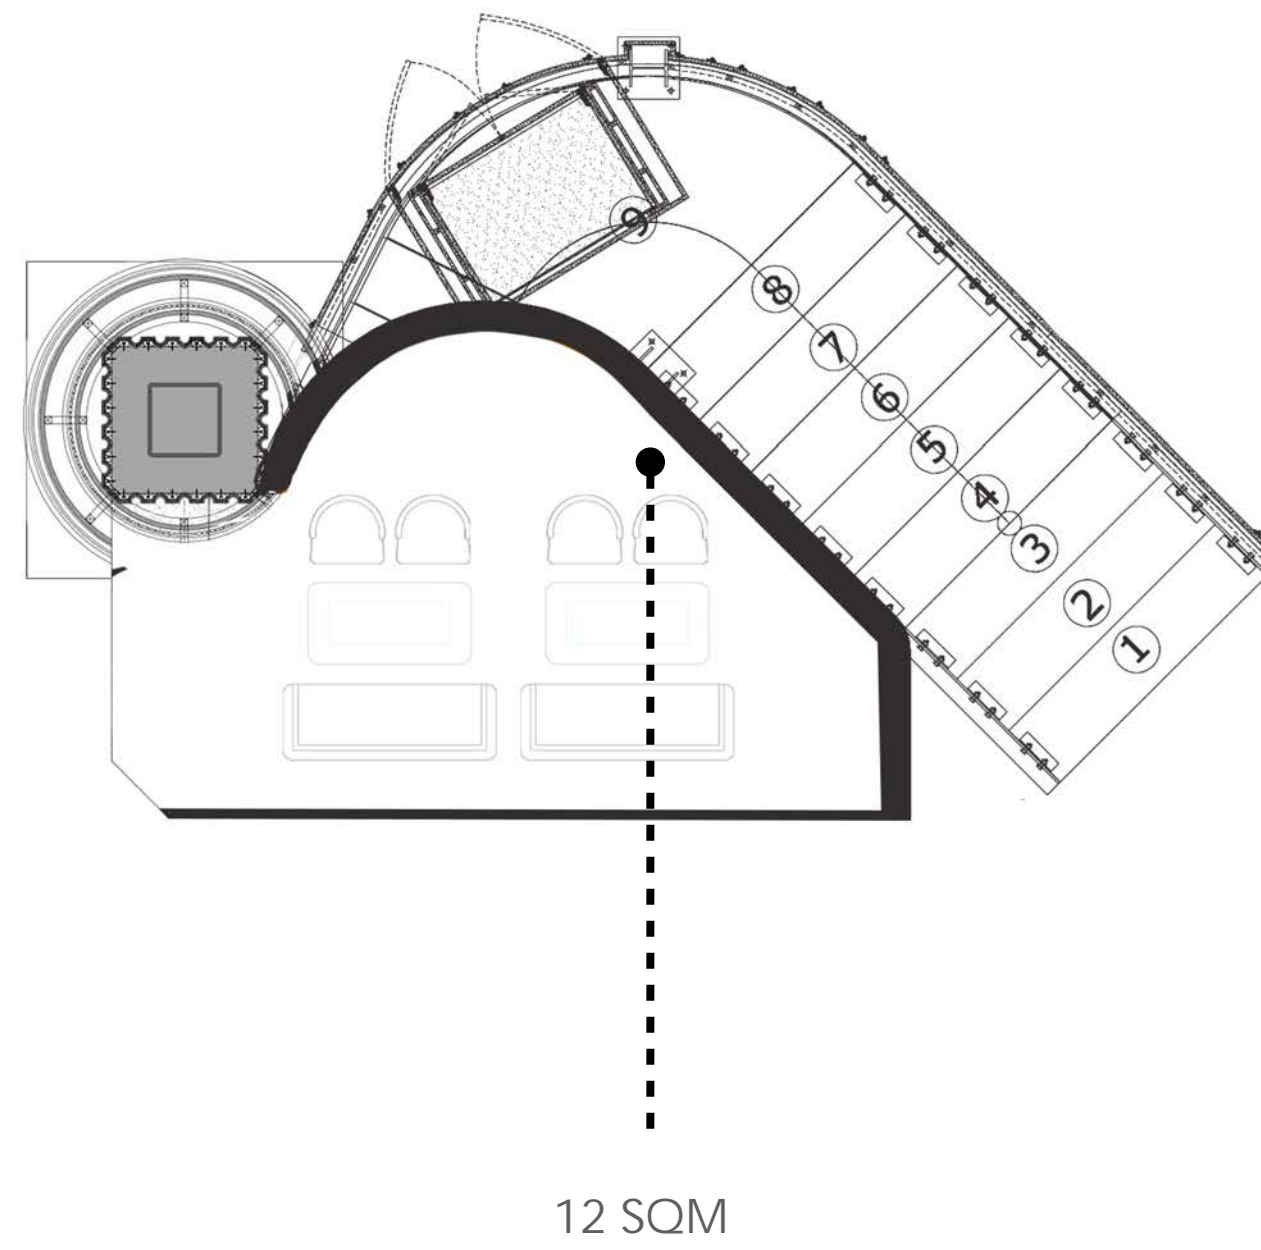

TECHNICAL SPECS

- Dining area : 600 sqm
- Seating Capacity : Indoor 220 Seats
- 4 Stages : 1 Main Stage & 2 Portable Stages
- 3D mapping wall : Width 19M x Height 6.5M

FEATURES

- ☑ Private access
- ☑ Valet parking
- ☑ Tailor-made Entertainment
- ☑ Sound & Light Equipment
- ☑ Customized Projection
- ☑ Zoning to fit each type of events

FLOOR PLAN

Opportunity to brand at the main entrance
 * Media wall available starting from AED 3500

PIANO VIEW

MEZZANINE

WELCOMING AREA