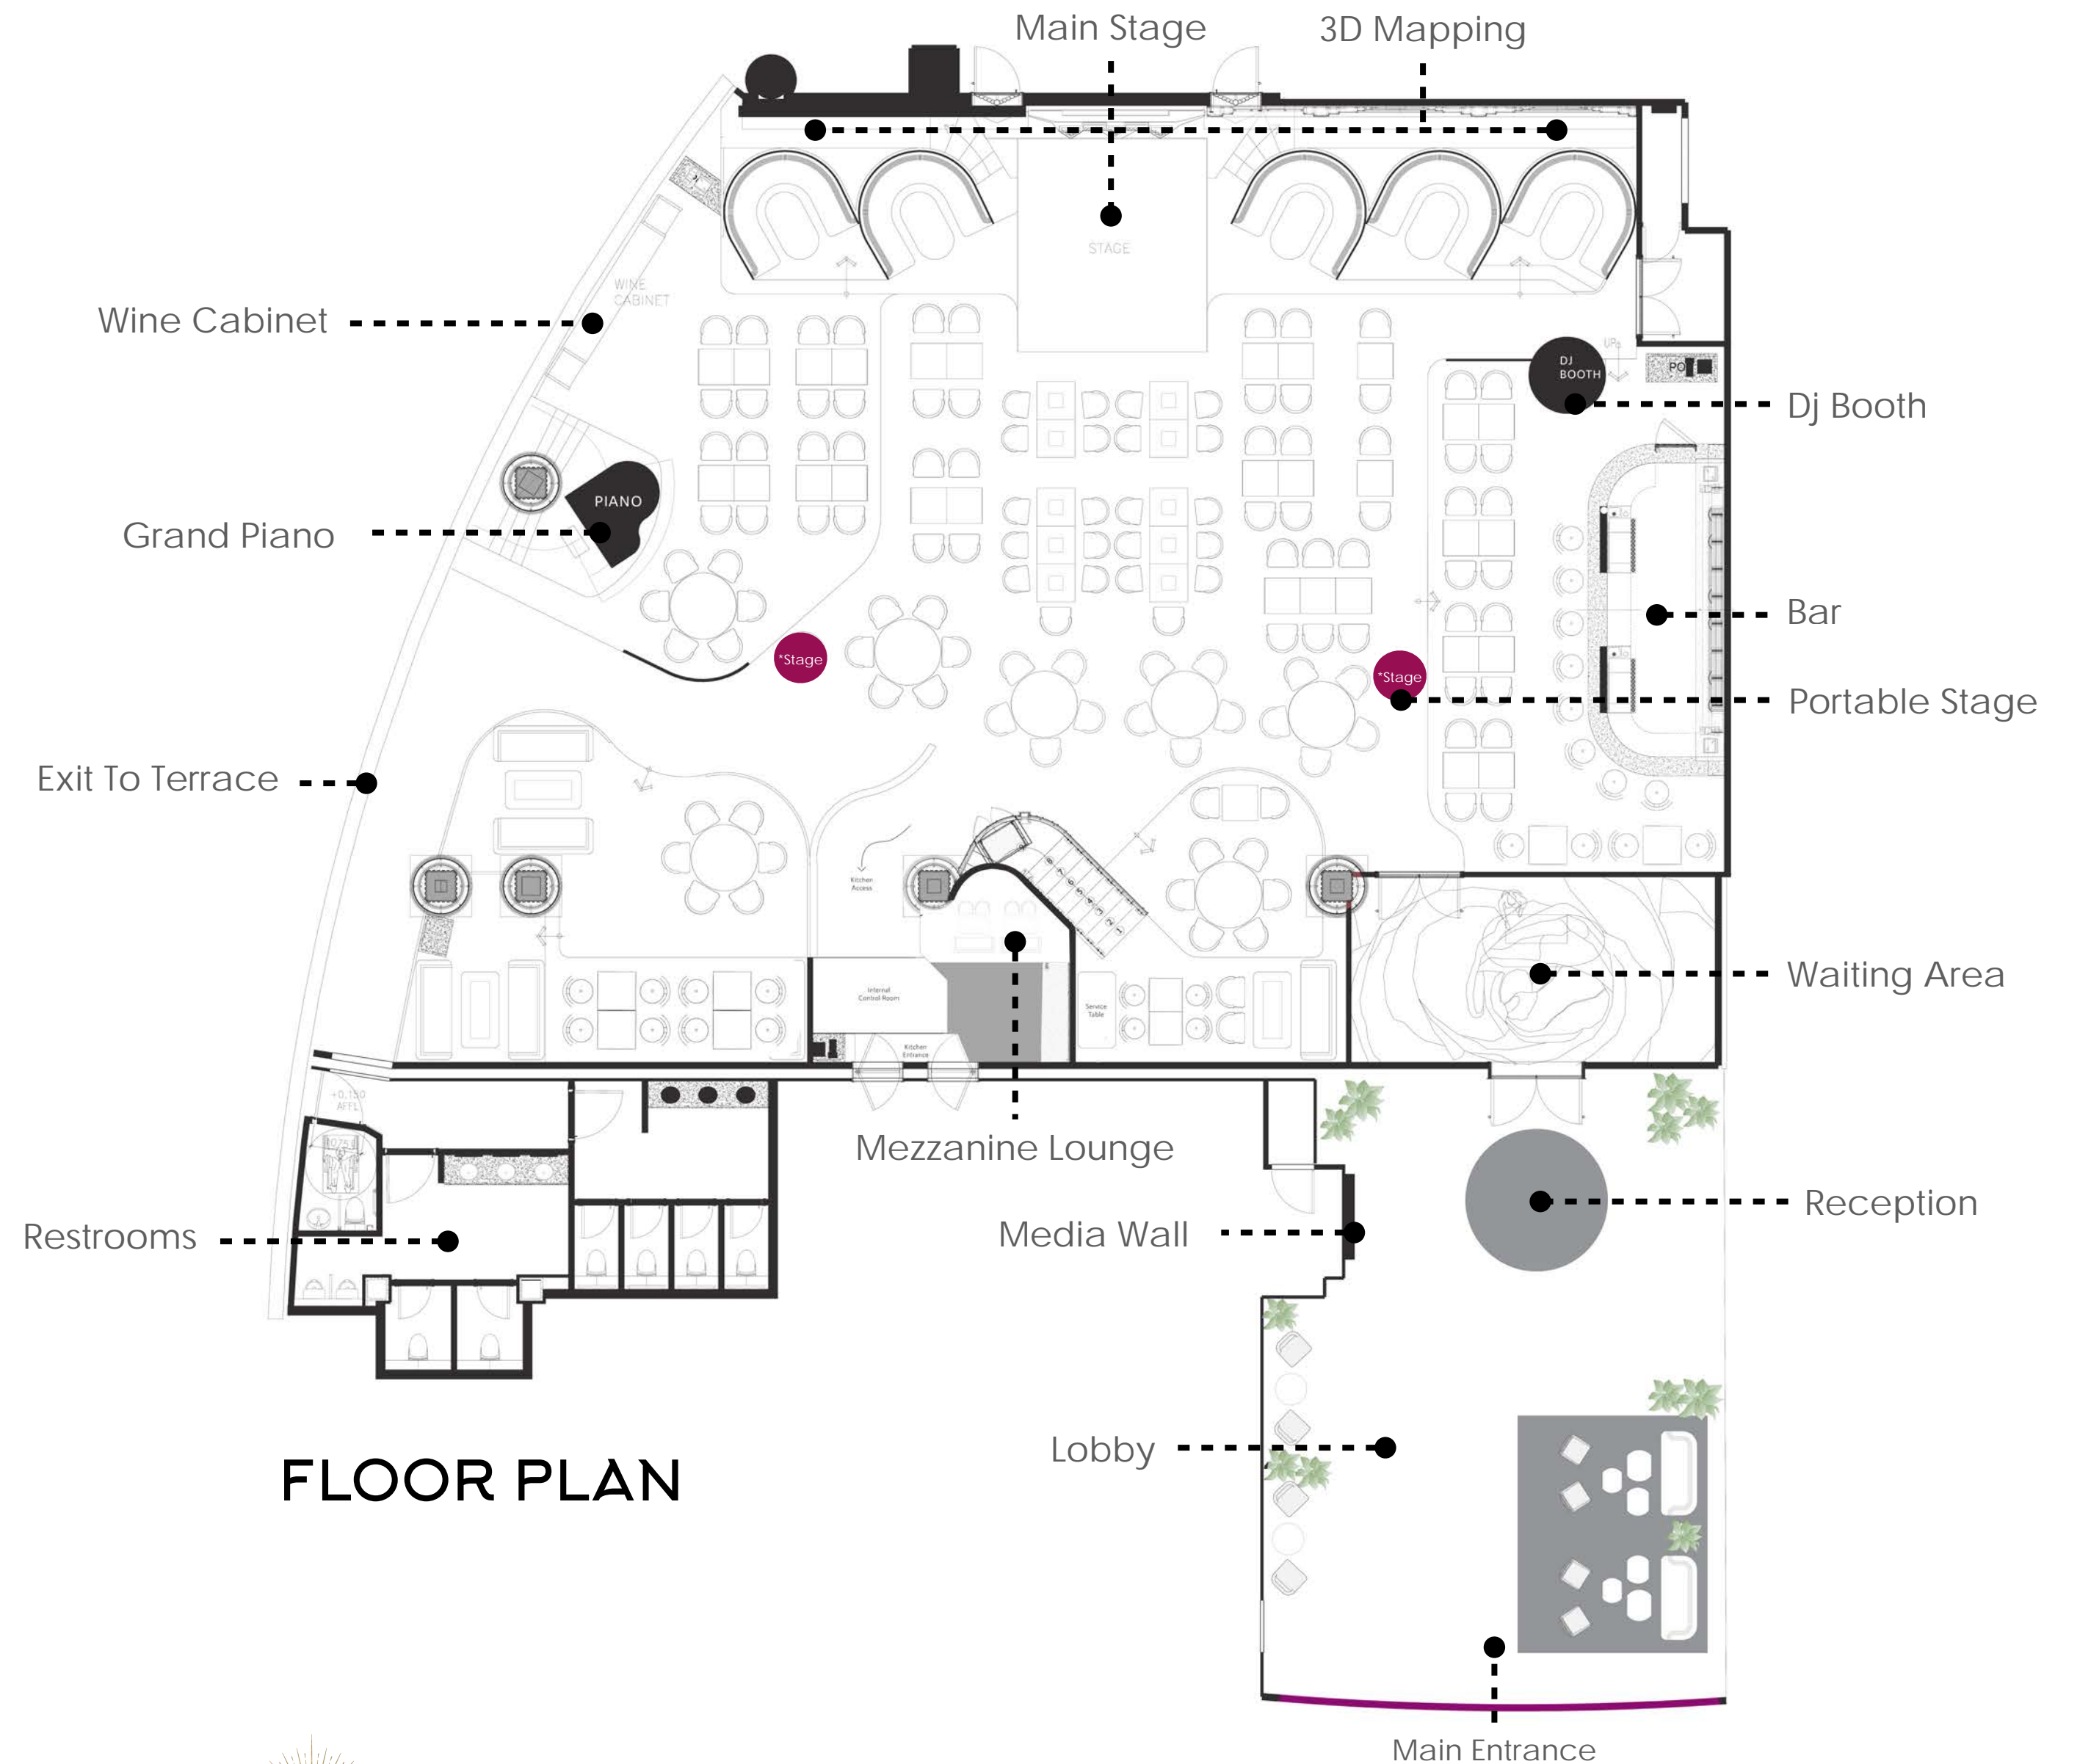

TECHNICAL SPECS

- Dining area : 600 sqm
- Seating Capacity : Indoor 220 Seats
- 4 Stages : 1 Main Stage & 2 Portable Stages
- 3D mapping wall : Width 19M x Height 6.5M

FEATURES

- ☑ Private access
- ☑ Valet parking
- ☑ Tailor-made Entertainment
- ☑ Sound & Light Equipment
- ☑ Customized Projection
- ☑ Zoning to fit each type of events

FLOOR PLAN

Opportunity to brand at the main entrance
 * Media wall available starting from AED 3500

PIANO VIEW

MEZZANINE

WELCOMING AREA