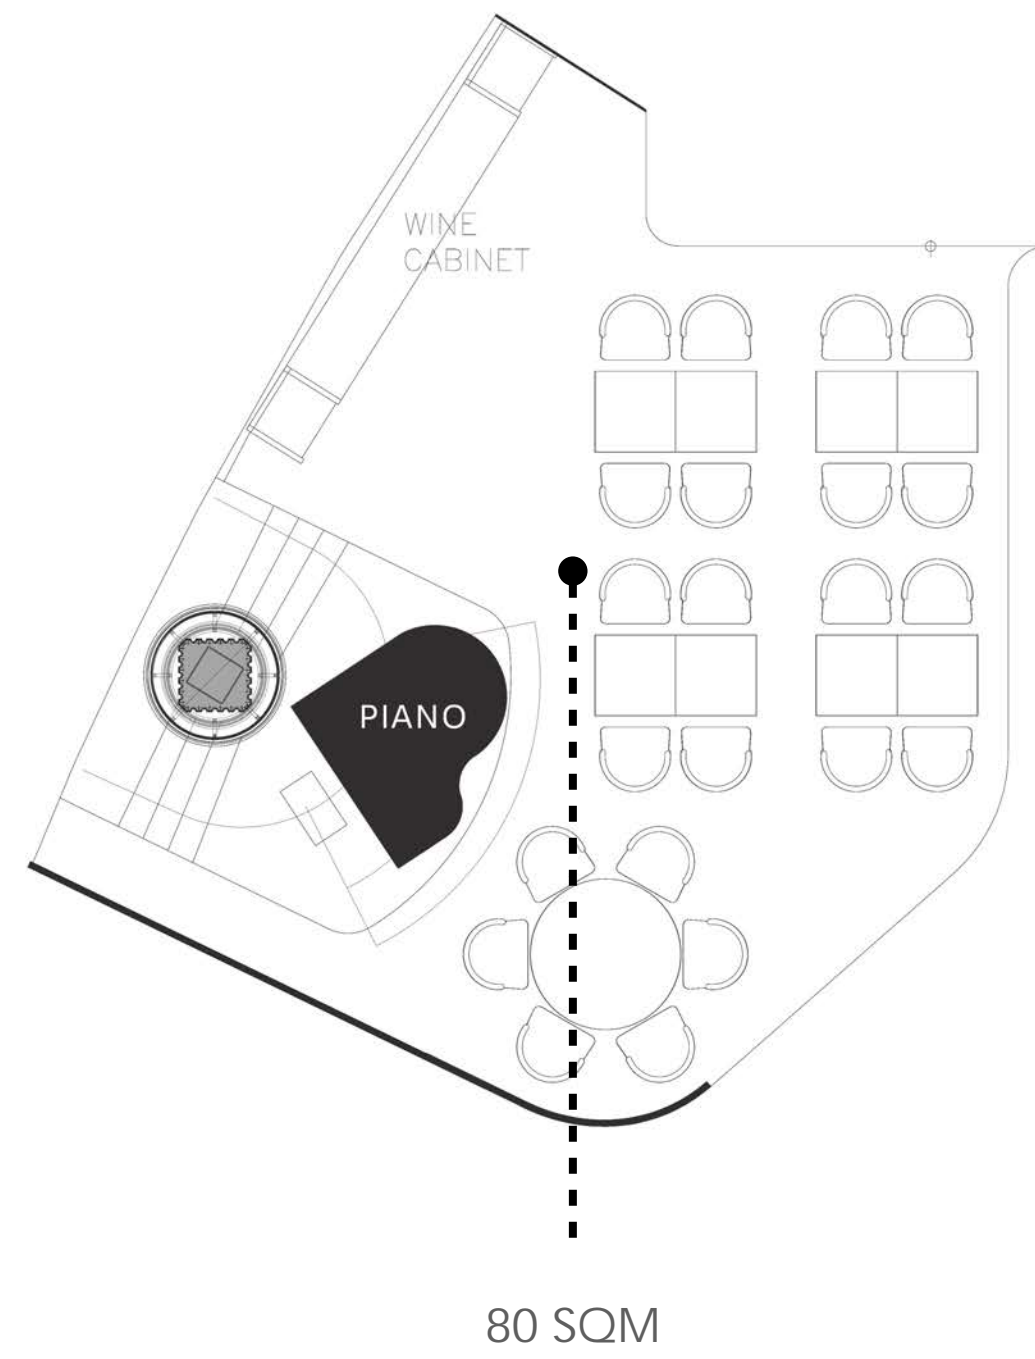

TECHNICAL SPECS

- Dining area : 600 sqm
- Seating Capacity : Indoor 220 Seats
- 4 Stages : 1 Main Stage & 2 Portable Stages
- 3D mapping wall : Width 19M x Height 6.5M

FEATURES

- ☑ Private access
- ☑ Valet parking
- ☑ Tailor-made Entertainment
- ☑ Sound & Light Equipment
- ☑ Customized Projection
- ☑ Zoning to fit each type of events

FLOOR PLAN

Opportunity to brand at the main entrance
 * Media wall available starting from AED 3500

PIANO VIEW

MEZZANINE

WELCOMING AREA