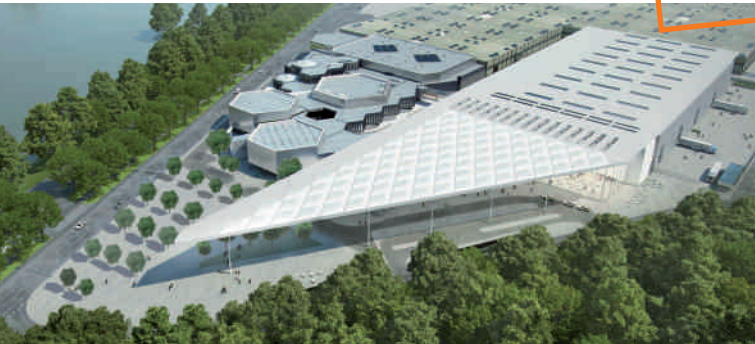

In the CCD Congress Center Düsseldorf, the future has no limits. Attached to the Messe Düsseldorf exhibition grounds, this building complex consisting of 37 event rooms and 19 exhibition halls merges to form a uniquely flexible room concept. The extensive available space allows for almost any desired combination for custom-tailored events. All from an excellent perspective: this international congress location is located in the heart of one of the most vital business and scientific hubs in Germany – and directly on the Rhine.

**OPENING 2019**

Für bis zu  
**10.000 Personen**

*For up to  
10,000 persons*

New Meeting Dimensions – große Visionen und attraktive Neugestaltung. Bis Mitte 2019 ist ein kompletter Neubau der am Kongresszentrum direkt angrenzenden Messehallen 1 und 2 mit 12.000 m<sup>2</sup> und 12 Konferenzräumen sowie eine futuristisch anmutende Umgestaltung des Südeingangs samt Vorplatz geplant. Das CCD Congress Center Düsseldorf bekommt damit ein neues Gesicht und wird in das Konzept integriert. Das erhöht die Kapazität – und steigert auch die Aufenthaltsqualität für Teilnehmer und Besucher.

New Meeting Dimensions – grand visions and an attractive renovation. Complete re-construction of the exhibition halls 1 and 2 (which are directly adjacent to the congress centre), resulting in a total of 12,000 m<sup>2</sup>, and 12 conference rooms, as well as a futuristic-looking remodelling of the south entrance including courtyard, are scheduled for completion by the middle of 2019. The CCD Congress Center Düsseldorf will be integrated into the concept, thus receiving a facelift that will increase its capacity and improve the quality of stay for participants and visitors.