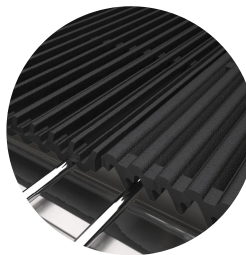

4 Types Grills available: meat, fish, mixed stainless steel and reversible cast iron meat/fish version

Smoker that can be installed on the M80 - M120 models for a barbecue-flavoured menu

Cast iron cooking grill for meat and fish.