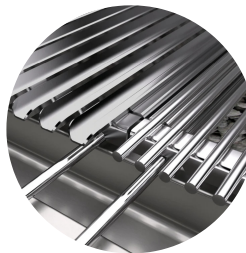

Steel cooking grill in meat and fish versions.