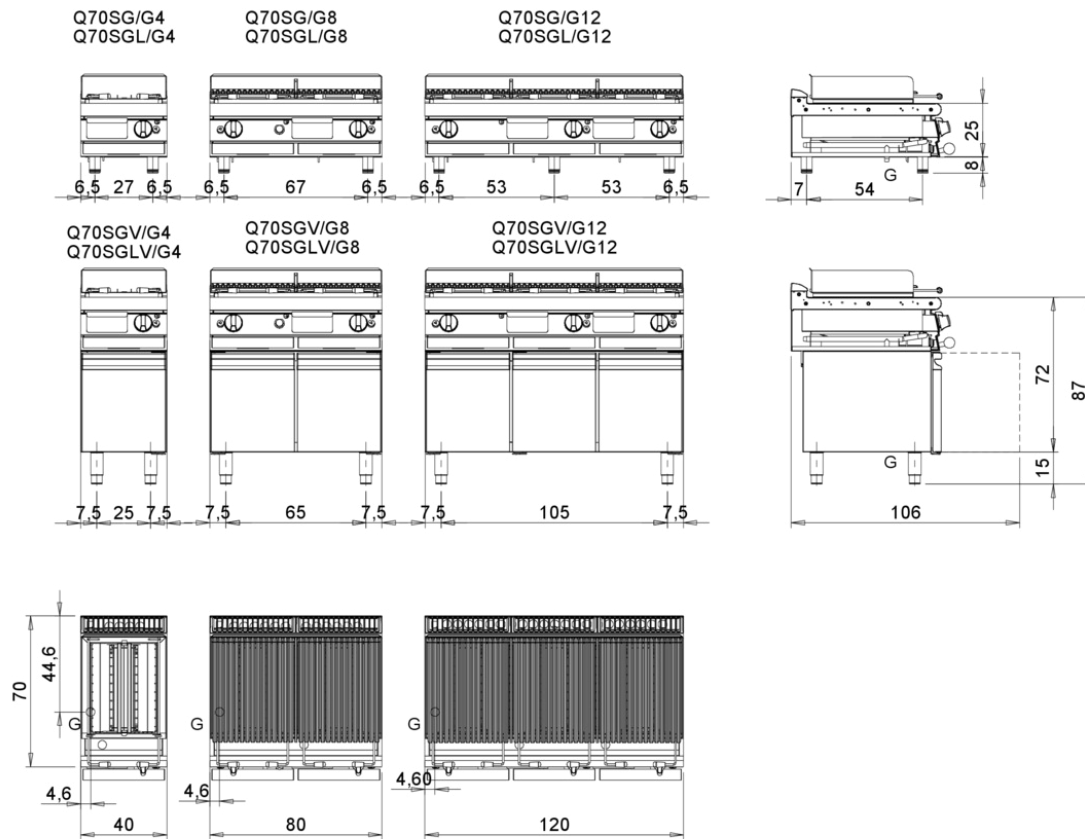

TECHNICAL SPECIFICATIONS

- Stainless steel outer shells and feet.
- Height of the work surface adjustable from 840 to 900 mm.
- Tops with a thickness of 2 mm.
- Aisi 304 steel burner controlled by safety valve and thermocouple.
- Piezo ignition.
- Adjustable temperature up to 350°C.
- Device for adjusting the height of the grids on two levels.
- Perimeter splash guard risers (h max=12mm).
- Canal with drainage hole and removable grease and residue collection.
- Internal drawer for collecting residual carbonaceous.

Gas Lava Stone Grill M40 - Cast Iron Grill - M40 Top Version

Project
Rev.:
Zone:
Location:

CODICE
CR1657049

MODELLO
Q70SGL/G403

SERIE
QUEEN 7

Technical Information

SPECIFICATION	DATA
MATERIAL	CR1657049
DEFINITION	Q70SGL/G403 PIETRALAV.GAS GHISA M40 TOP
COMMERCIAL LINE	QUEEN
SUPPLY	GAS
DIM. WIDTH	400 mm
DIM. DEPTH	700 mm
DIM. HEIGHT	250 mm
NET WEIGHT	1 Kg
VOLUME (net)	0.07
PACKAGE LENGTH	440 mm
PACKAGE WIDTH	850 mm
PACKAGING HEIGHT	550 mm
PACKAGE VOLUME	0,206 m3
GROSS PACKING WEIGHT	2 Kg
GAS POWER	10,00
GAS POWER (G25.3/25mbar)	9,50
CERTIFIED MODEL	Q70SGL/G4

Gas Lava Stone Grill M40 - Cast Iron Grill - M40 Top Version

Project
 Rev.:
 Zone:
 Location:

CODICE
CR1657049

MODELLO
Q70SGL/G403

SERIE
QUEEN 7

MISURE IN cm - DIMENSIONS IN cm - ABMESSUNGEN IN cm - MESURES EN cm
 MEDIDAS EN cm - MATEN IN cm - DIMENSIONES EN cm