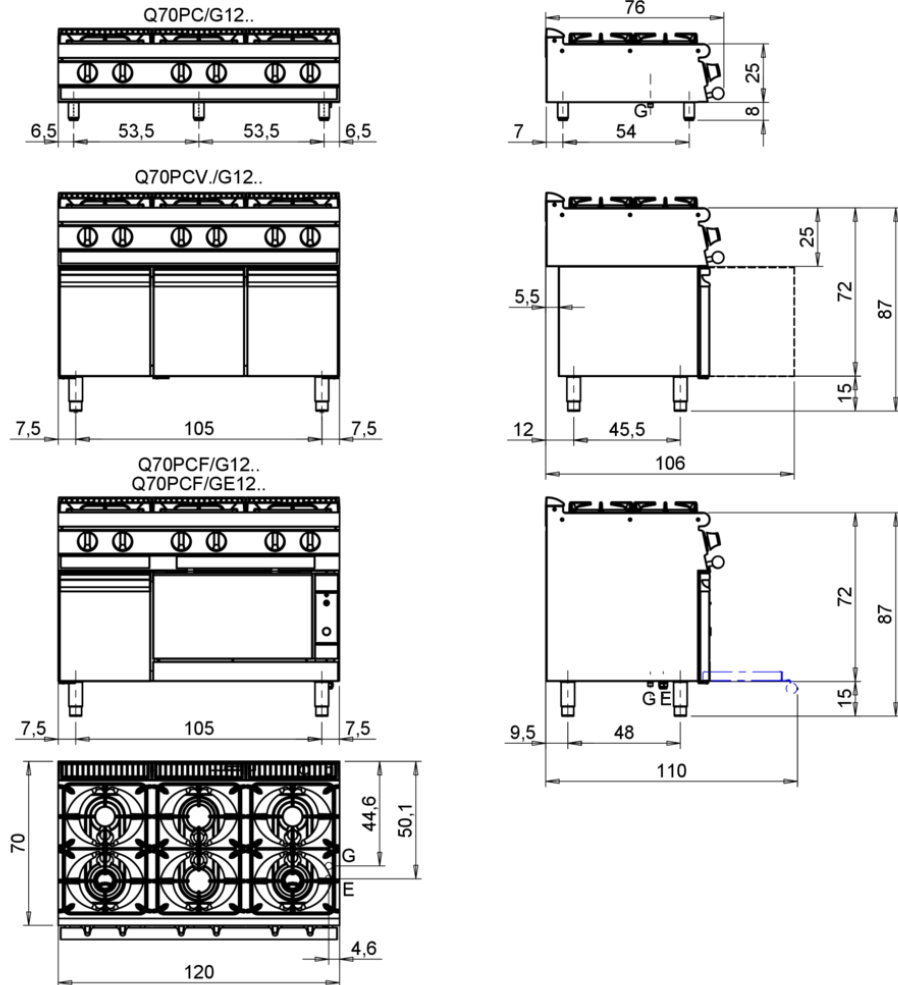

6-BURNER GAS COOKER ON GAS OVEN AND NEUTRAL CABINET - 34.1 KW

Project
 Rev.:
 Zone:
 Location:

CODICE
CR1352249

MODELLO
Q70PCF/G1203

SERIE
QUEEN 7

MISURE IN cm - DIMENSIONS IN cm - ABMESSUNGEN IN cm - MESURES EN cm
 MEDIDAS EN cm - MATEN IN cm - DIMENSIONES EN cm