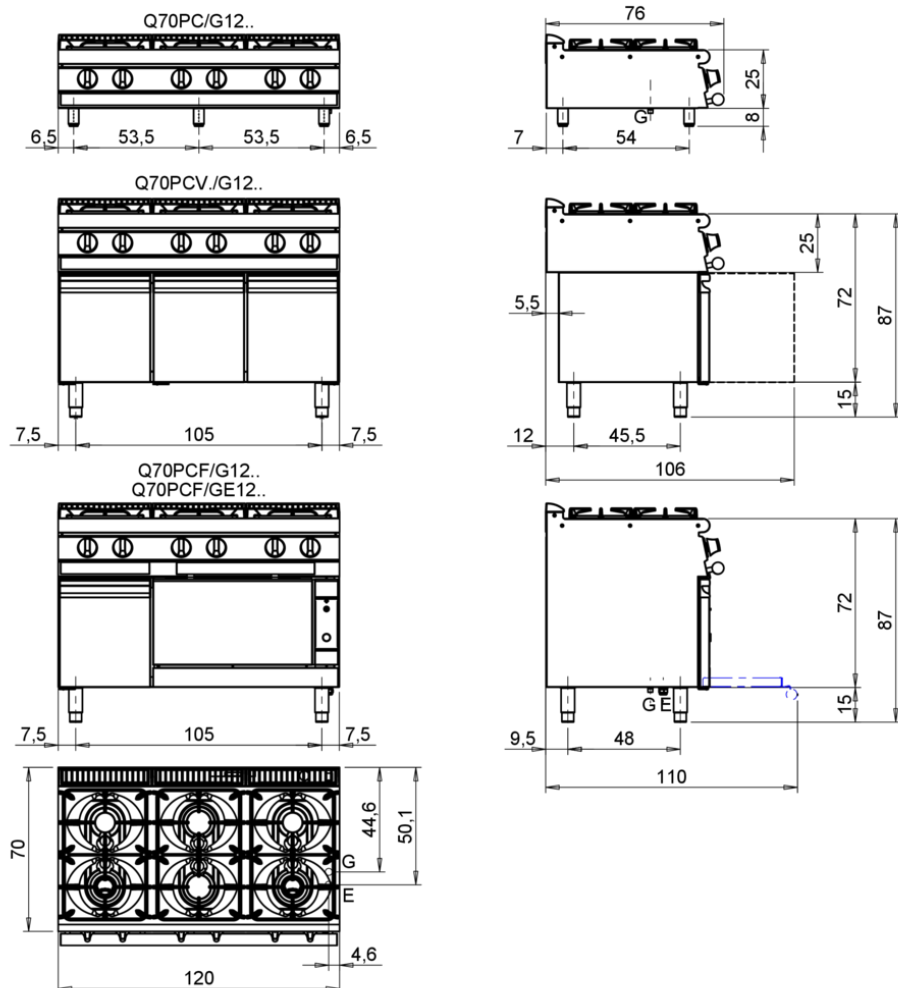

## Technical Information

SPECIFICATION	DATA
MATERIAL	CR1352189
DEFINITION	Q70PC/G1203 6F POTENZIATA TOP
COMMERCIAL LINE	QUEEN
SUPPLY	GAS
DIM. WIDTH	1200 mm
DIM. DEPTH	700 mm
DIM. HEIGHT	250 mm
NET WEIGHT	83 Kg
VOLUME (net)	0.21
PACKAGE LENGTH	1240 mm
PACKAGE WIDTH	850 mm
PACKAGING HEIGHT	570 mm
PACKAGE VOLUME	0,606 m3
GROSS PACKING WEIGHT	95 Kg
GAS POWER	30,20
GAS POWER (G25.3/25mbar)	30,20
GAS/REFRIGERANT TYPE	METANO "H, E" G20 20/25mbar
N. FIRES/PLATES	SEI FUOCHI
CERTIFIED MODEL	Q70PC/G1203

# 6-BURNER GAS COOKER TOP VERSION - 27.6 KW

Project .....  
 Rev.: .....  
 Zone: .....  
 Location: .....

CODICE  
 CR1352189

MODELLO  
 Q70PC/G1203

SERIE  
 QUEEN 7

MISURE IN cm - DIMENSIONS IN cm - ABMESSUNGEN IN cm - MESURES EN cm  
 MEDIDAS EN cm - MATEN IN cm - DIMENSIONES EN cm