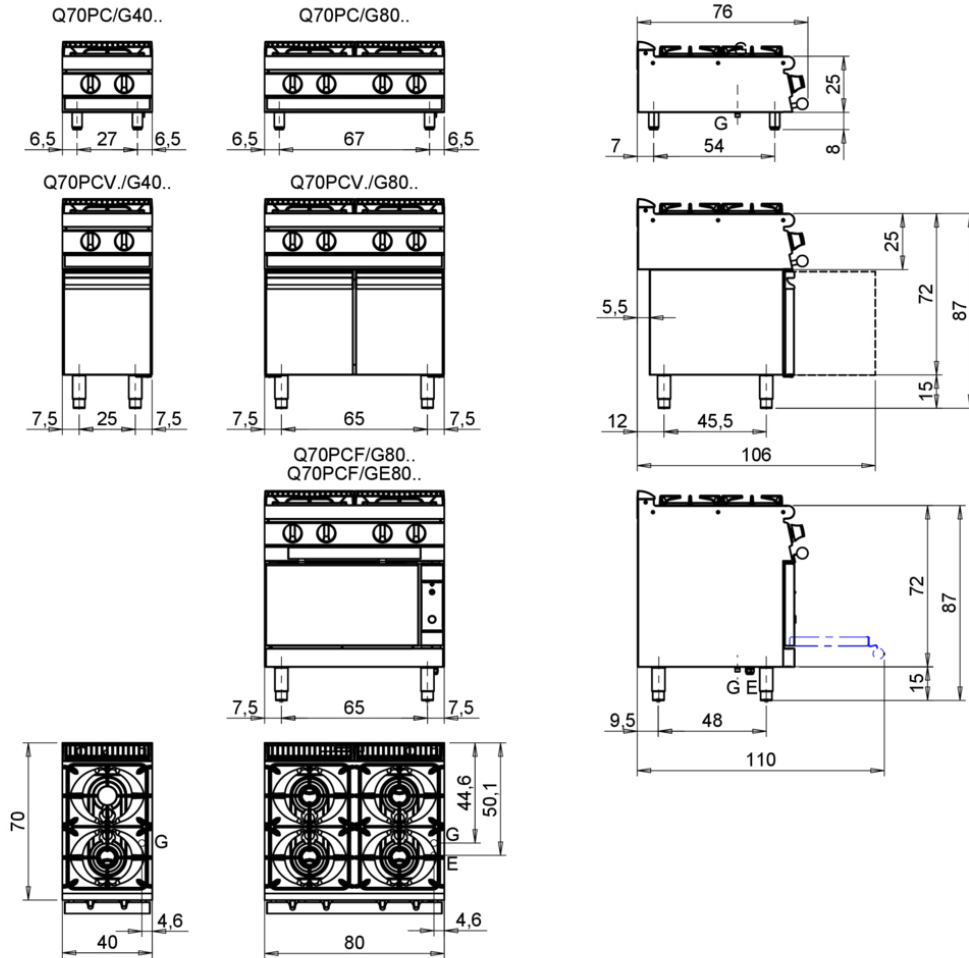

2-BURNER GAS COOKER TOP VERSION - 14 KW

Project
Rev.:
Zone:
Location:

CODICE
CR1352119

MODELLO
Q70PC/G4008

SERIE
QUEEN 7

Technical Information

SPECIFICATION	DATA
MATERIAL	CR1352119
DEFINITION	Q70PC/G4008 2F SUPER POTENZIATA TOP
COMMERCIAL LINE	QUEEN
SUPPLY	GAS
DIM. WIDTH	400 mm
DIM. DEPTH	700 mm
DIM. HEIGHT	250 mm
NET WEIGHT	32 Kg
VOLUME (net)	0.07
PACKAGE LENGTH	450 mm
PACKAGE WIDTH	850 mm
PACKAGING HEIGHT	570 mm
PACKAGE VOLUME	0,520 m3
GROSS PACKING WEIGHT	38 Kg
GAS POWER	14,00
GAS POWER (G25.3/25mbar)	14,00
GAS/REFRIGERANT TYPE	METANO "H, E" G20 20/25mbar
N. FIRES/PLATES	DUE FUOCHI
CERTIFIED MODEL	Q70PC/G4008

2-BURNER GAS COOKER TOP VERSION - 14 KW

Project
 Rev.:
 Zone:
 Location:

CODICE
CR1352119

MODELLO
Q70PC/G4008

SERIE
QUEEN 7

MISURE IN cm - DIMENSIONS IN cm - ABMESSUNGEN IN cm - MESURES EN cm
 MEDIDAS EN cm - MATEN IN cm - DIMENSIONES EN cm