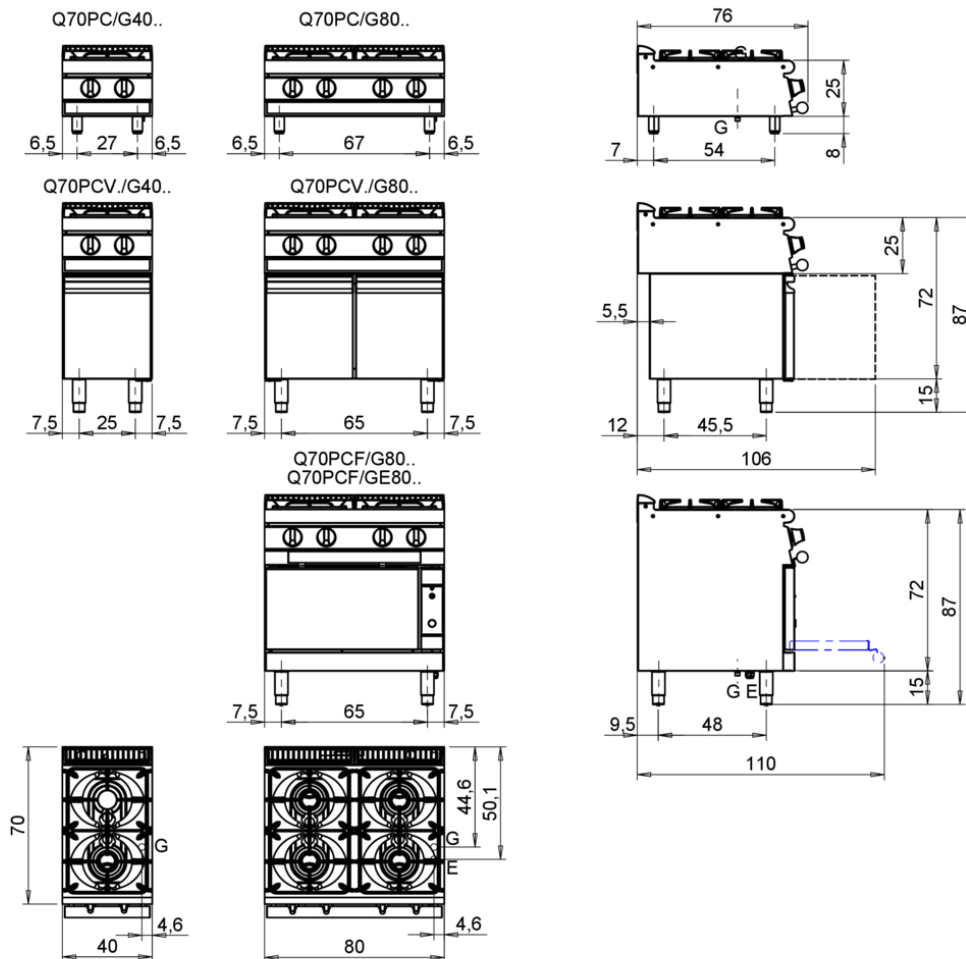

## Technical Information

SPECIFICATION	DATA
MATERIAL	CR1351869
DEFINITION	Q70PCF/G8003 4F POTENZIATA C/F GAS
COMMERCIAL LINE	QUEEN
SUPPLY	GAS
DIM. WIDTH	800 mm
DIM. DEPTH	700 mm
DIM. HEIGHT	870 mm
NET WEIGHT	112 Kg
VOLUME (net)	0.487
PACKAGE LENGTH	860 mm
PACKAGE WIDTH	860 mm
PACKAGING HEIGHT	1150 mm
PACKAGE VOLUME	0,850 m3
GROSS PACKING WEIGHT	125.8 Kg
GAS POWER	28,40
GAS POWER (G25.3/25mbar)	28,40
GAS/REFRIGERANT TYPE	METANO "H, E" G20 20/25mbar
N. FIRES/PLATES	QUATTRO FUOCHI
CERTIFIED MODEL	Q70PCF/G8003

# 4-BURNER GAS COOKER ON GAS OVEN - 28.4 KW

Project .....  
 Rev.: .....  
 Zone: .....  
 Location: .....

CODICE  
 CR1351869

MODELLO  
 Q70PCF/G8003

SERIE  
 QUEEN 7

MISURE IN cm - DIMENSIONS IN cm - ABMESSUNGEN IN cm - MESURES EN cm  
 MEDIDAS EN cm - MATEN IN cm - DIMENSIONES EN cm