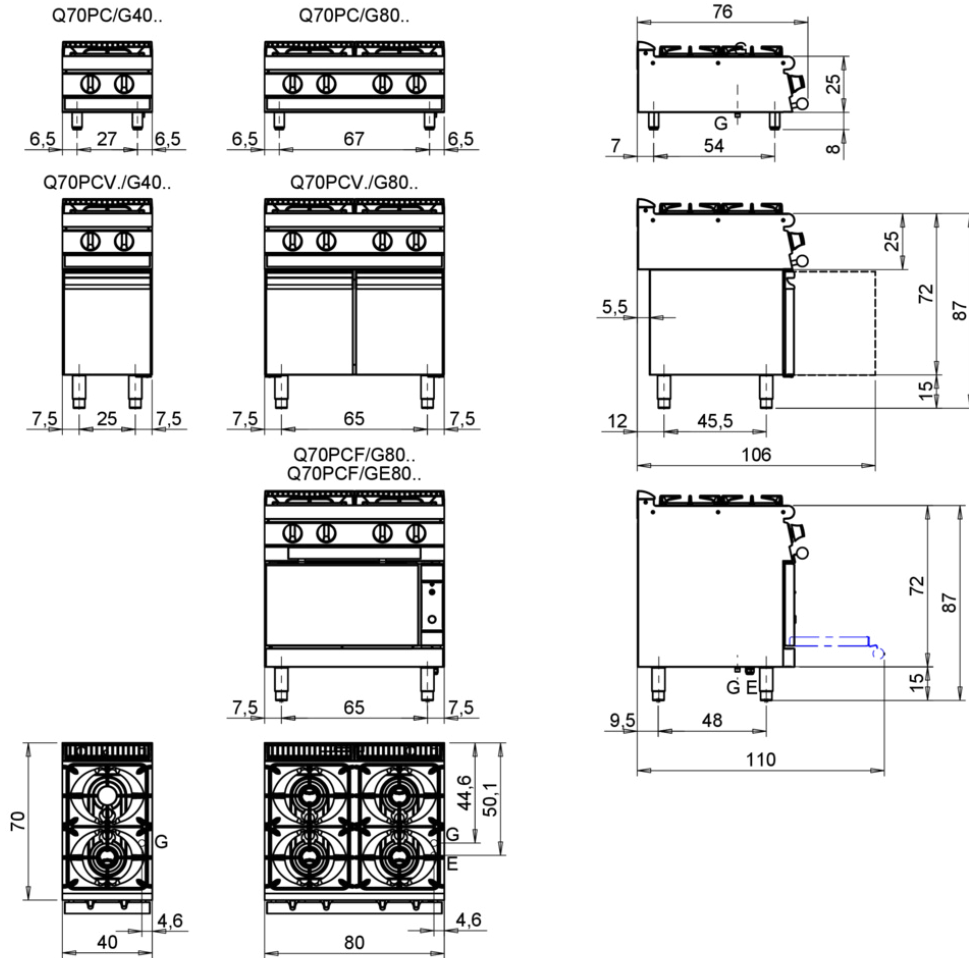

## Technical Information

SPECIFICATION	DATA
MATERIAL	CR1351839
DEFINITION	Q70PC/G8003 4F POTENZIATA TOP
COMMERCIAL LINE	QUEEN
SUPPLY	GAS
DIM. WIDTH	800 mm
DIM. DEPTH	700 mm
DIM. HEIGHT	250 mm
NET WEIGHT	56 Kg
VOLUME (net)	0.14
PACKAGE LENGTH	840 mm
PACKAGE WIDTH	850 mm
PACKAGING HEIGHT	550 mm
PACKAGE VOLUME	0,396 m3
GROSS PACKING WEIGHT	66.6 Kg
GAS POWER	21,90
GAS POWER (G25.3/25mbar)	21,90
GAS/REFRIGERANT TYPE	METANO "H, E" G20 20/25mbar
N. FIRES/PLATES	QUATTRO FUOCHI
CERTIFIED MODEL	Q70PC/G8003

# 4-BURNER COOKER GAS TOP VERSION - 21.9 KW

Project .....  
 Rev.: .....  
 Zone: .....  
 Location: .....

CODICE  
CR1351839

MODELLO  
Q70PC/G8003

SERIE  
QUEEN 7

MISURE IN cm - DIMENSIONS IN cm - ABMESSUNGEN IN cm - MESURES EN cm  
 MEDIDAS EN cm - MATEN IN cm - DIMENSIONES EN cm