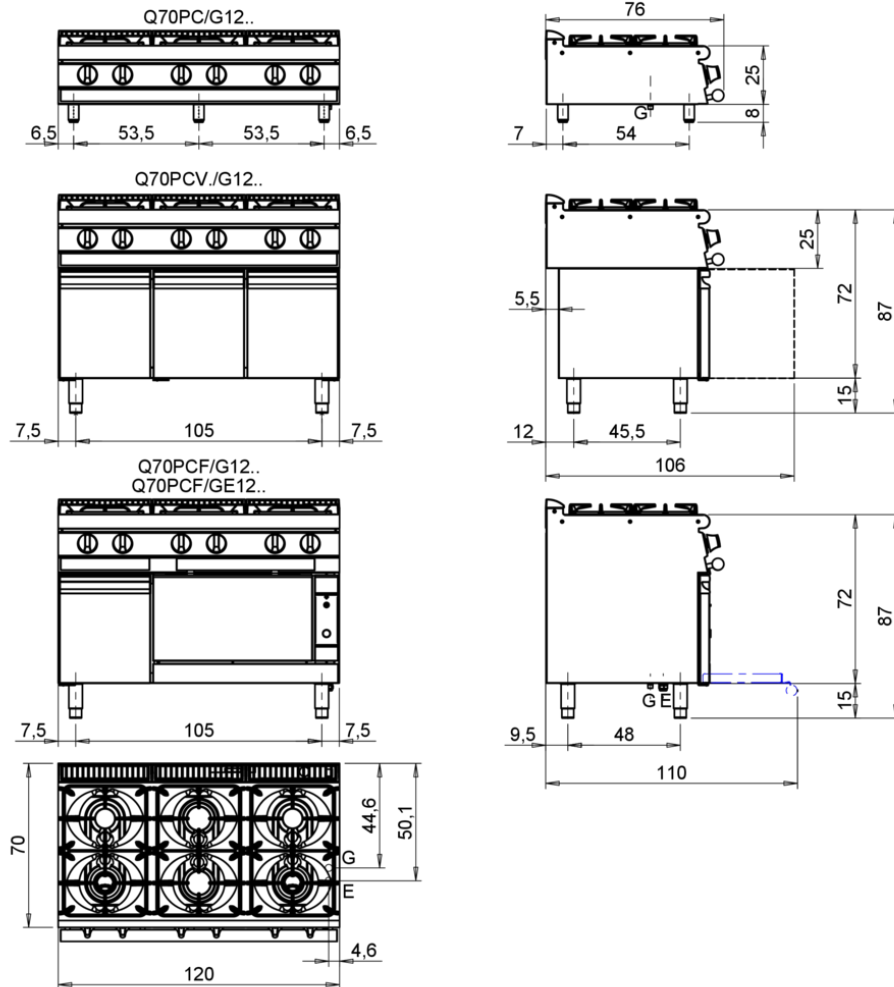

## Technical Information

SPECIFICATION	DATA
MATERIAL	CR1012489
DEFINITION	Q70PCF/G1206 6F SUPER POTENZIATA C/F GAS
COMMERCIAL LINE	QUEEN
SUPPLY	GAS
DIM. WIDTH	1200 mm
DIM. DEPTH	700 mm
DIM. HEIGHT	870 mm
NET WEIGHT	151 Kg
VOLUME (net)	0.731
PACKAGE LENGTH	1260 mm
PACKAGE WIDTH	850 mm
PACKAGING HEIGHT	1150 mm
PACKAGE VOLUME	1,231 m3
GROSS PACKING WEIGHT	172 Kg
GAS POWER	38,90
GAS POWER (G25.3/25mbar)	38,90
GAS/REFRIGERANT TYPE	METANO "H, E" G20 20/25mbar
N. FIRES/PLATES	SEI FUOCHI
CERTIFIED MODEL	Q70PCF/G1206

# 6-BURNER GAS COOKER ON GAS OVEN AND NEUTRAL CABINET

Project .....  
 Rev.: .....  
 Zone: .....  
 Location: .....

CODICE  
CR1012489

MODELLO  
Q70PCF/G1206

SERIE  
QUEEN 7

MISURE IN cm - DIMENSIONS IN cm - ABMESSUNGEN IN cm - MESURES EN cm  
 MEDIDAS EN cm - MATEN IN cm - DIMENSIONES EN cm