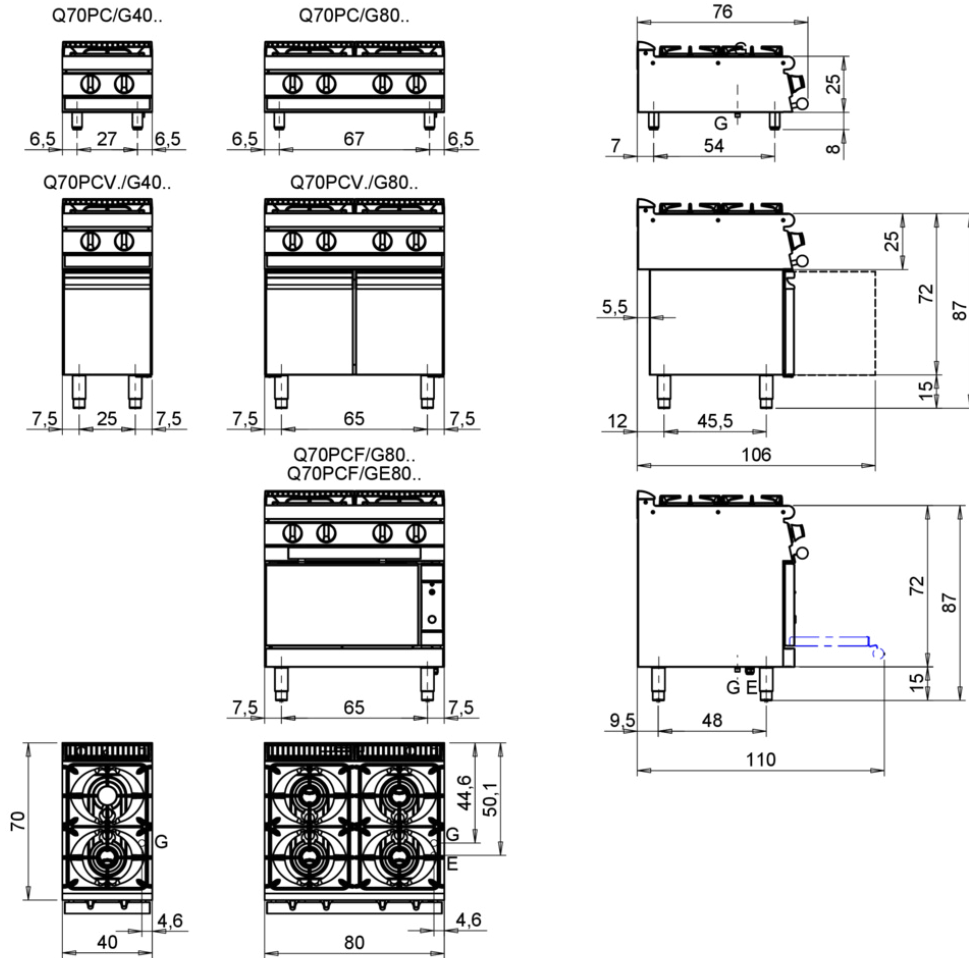

4-BURNER GAS COOKER ON GAS OVEN

Project
Rev.:
Zone:
Location:

CODICE
CR1012449

MODELLO
Q70PCF/G8008

SERIE
QUEEN 7

Technical Information

SPECIFICATION	DATA
MATERIAL	CR1012449
DEFINITION	Q70PCF/G8008 4F SUPER POTENZIATA C/F GAS
COMMERCIAL LINE	QUEEN
SUPPLY	GAS
DIM. WIDTH	800 mm
DIM. DEPTH	700 mm
DIM. HEIGHT	870 mm
NET WEIGHT	113 Kg
VOLUME (net)	0.487
PACKAGE LENGTH	850 mm
PACKAGE WIDTH	850 mm
PACKAGING HEIGHT	1150 mm
PACKAGE VOLUME	0,831 m3
GROSS PACKING WEIGHT	127 Kg
GAS POWER	34,90
GAS POWER (G25.3/25mbar)	34,90
GAS/REFRIGERANT TYPE	METANO "H, E" G20 20/25mbar
N. FIRES/PLATES	QUATTRO FUOCHI
CERTIFIED MODEL	Q70PCF/G8008

4-BURNER GAS COOKER ON GAS OVEN

Project
 Rev.:
 Zone:
 Location:

CODICE
CR1012449

MODELLO
Q70PCF/G8008

SERIE
QUEEN 7

MISURE IN cm - DIMENSIONS IN cm - ABMESSUNGEN IN cm - MESURES EN cm
 MEDIDAS EN cm - MATEN IN cm - DIMENSIONES EN cm