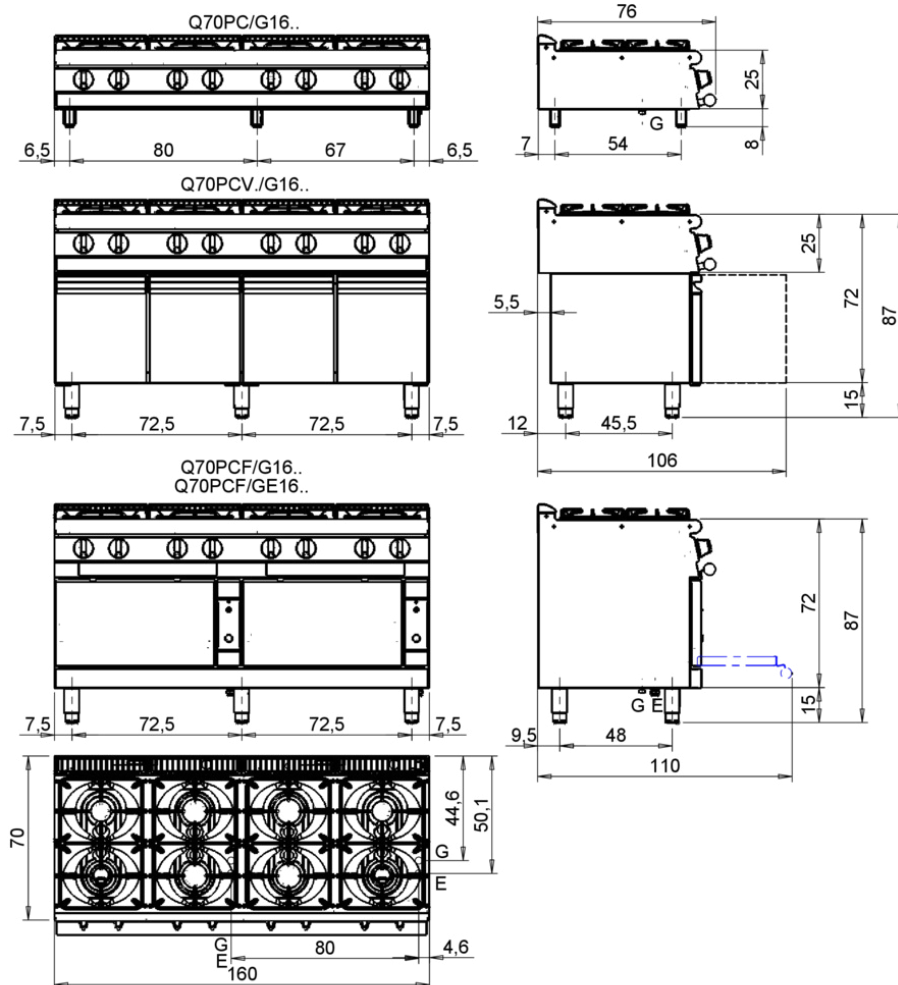

8-BURNER GAS COOKER TOP VERSION

Project .....
Rev.: .....
Zone: .....
Location: .....

CODICE
CR1012269

MODELLO
Q70PC/G1606

SERIE
QUEEN 7

MISURE IN cm - DIMENSIONS IN cm - ABMESSUNGEN IN cm - MESURES EN cm
MEDIDAS EN cm - MATEN IN cm - DIMENSIONES EN cm

Legenda - Legende - Key - Légende - Leyenda - Legenda - Legenda

E	Pressacavo entrata linea elettrica - Stopfbuchse - Electric cable stress relief - Presse étoupe de câble él - Pisacable - Elektrische kabelwartel - Entrada cabo eléctrico	G	Arrivo gas - Gasanschluss - Gas connection - Arrivée gaz - Union de gas - Gasaansluiting - Ligação gás EN 10226-1 R 1/2; EN ISO 228-1 G 1/2 (DK)
S	Attacco scarico acqua - Wasserablauf - Water outlet - Vidange de l'eau - Desaguadero - Wateraftapaansluiting - Junção descarga água	H20	Arrivo acqua - Wasseranschluss - Water inlet - Arrivée eau - Union de água - Wateraansluiting - Junção alimentação água
S1	Scarico vasca - Wannenabflussrohr - Pan outlet - Vidange du bac - Descarga cuba - Water toevoer - Descarga da cuba	A1	Calda - Heiss - Warm - Chaude - Caliente - Warm - Morno
S2	Valvola di depressione - Anti-depression valve - Unterdruck ventil - Soupape de dépression - Válvula de depresión - Onderdrukklap - Válvula de depressão	A2	Fredda - Kalt - Cold - Froid - Fria - Koude - Frio
S3	Scarico acqua intercapedine - Wasserablauf Zwischenraum - Jacket water drain Evacuation eau double envelope - Descarga de agua intersticios - Afvoer water tussenruimte - Descarga de água na marmitta com Sistema de aquecimento indirecto	L	Rubinetto di livello - Level tap - Wasserhahn - Robinet de niveau - Grifo de nivel - Niveaakraan - Torneira de nivel
S4	Scarico - Abflussrohr - Drain - Tuyau d'évacuation - Tubo de drenaje - Aftapbuis - Tubulação de dreno