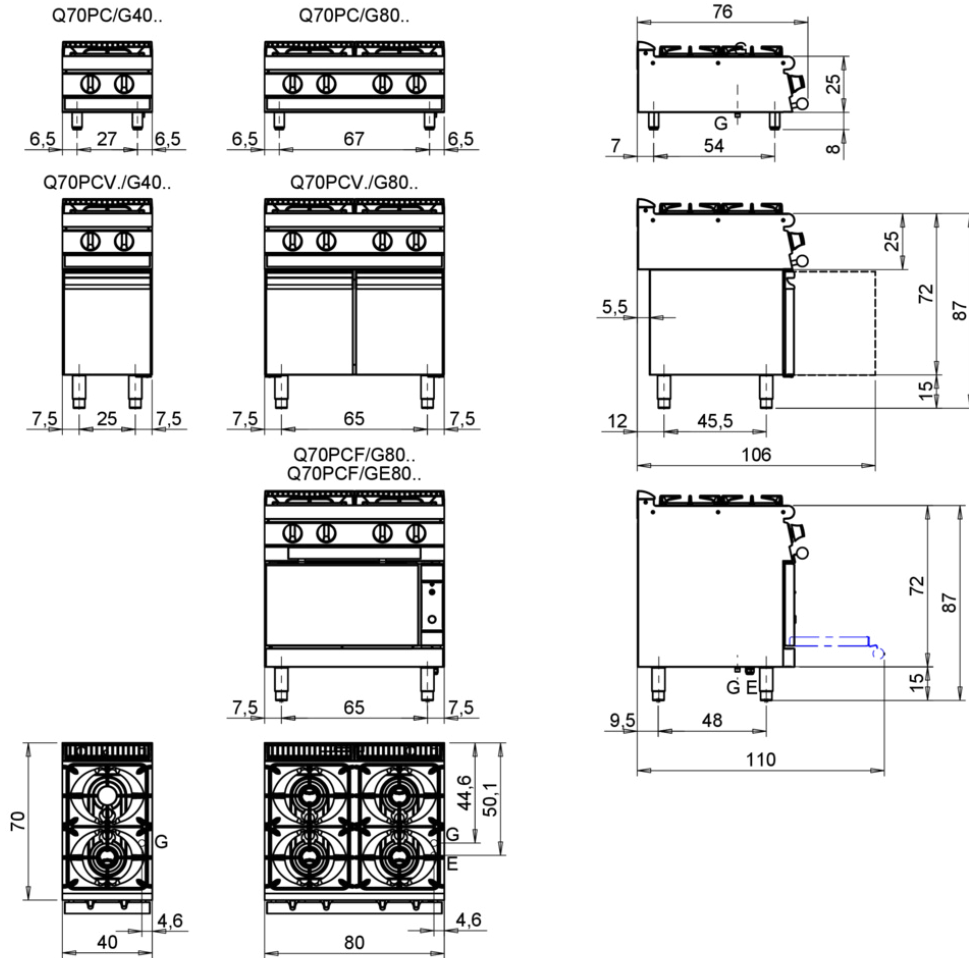

## Technical Information

SPECIFICATION	DATA
MATERIAL	CR1012229
DEFINITION	Q70PC/G8008 4F SUPER POTENZIATA TOP
COMMERCIAL LINE	QUEEN
SUPPLY	GAS
DIM. WIDTH	800 mm
DIM. DEPTH	700 mm
DIM. HEIGHT	250 mm
NET WEIGHT	57 Kg
VOLUME (net)	0.14
PACKAGE LENGTH	840 mm
PACKAGE WIDTH	850 mm
PACKAGING HEIGHT	550 mm
PACKAGE VOLUME	0,396 m3
GROSS PACKING WEIGHT	67 Kg
GAS POWER	28,00
GAS POWER (G25.3/25mbar)	28,00
GAS/REFRIGERANT TYPE	METANO "H, E" G20 20/25mbar
N. FIRES/PLATES	QUATTRO FUOCHI
CERTIFIED MODEL	Q70PC/G8008

# 4-BURNER GAS COOKER TOP VERSION

Project .....  
 Rev.: .....  
 Zone: .....  
 Location: .....

CODICE  
CR1012229

MODELLO  
Q70PC/G8008

SERIE  
QUEEN 7

MISURE IN cm - DIMENSIONS IN cm - ABMESSUNGEN IN cm - MESURES EN cm  
 MEDIDAS EN cm - MATEN IN cm - DIMENSIONES EN cm