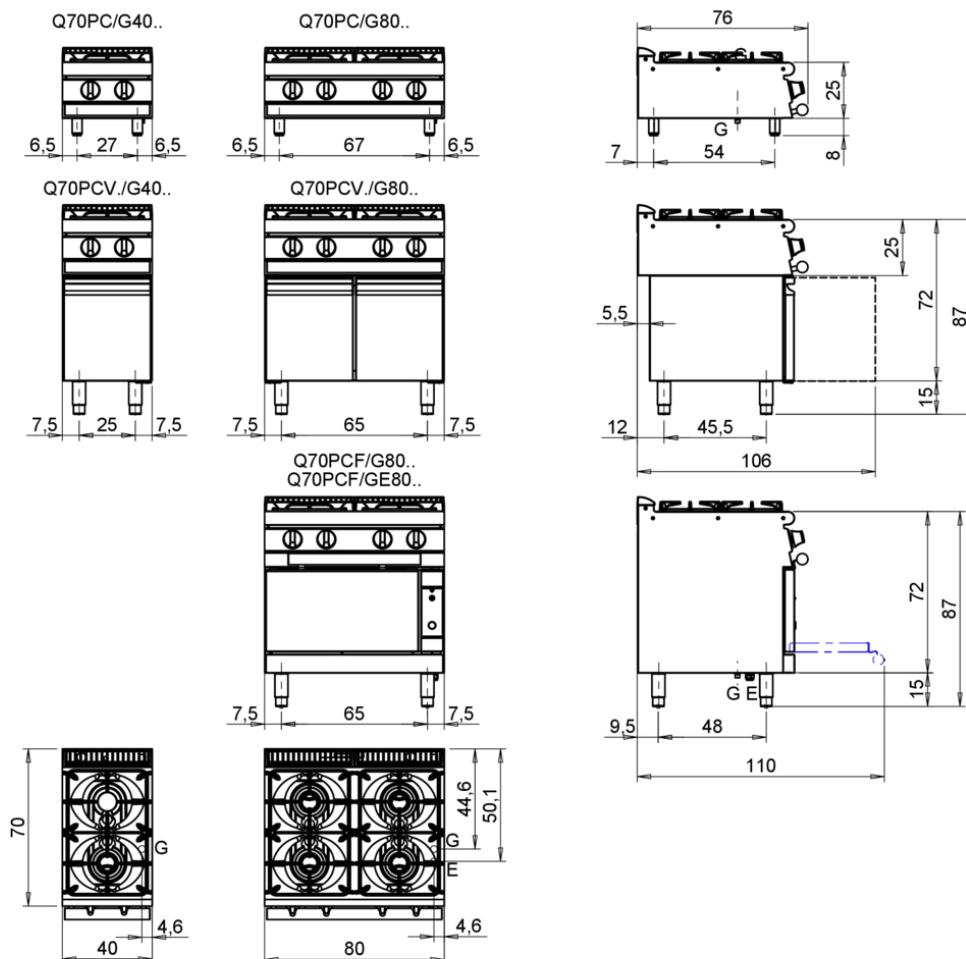

## Technical Information

SPECIFICATION	DATA
MATERIAL	CR1012209
DEFINITION	Q70PC/G4003 2F POTENZIATA TOP
COMMERCIAL LINE	QUEEN
SUPPLY	GAS
DIM. WIDTH	400 mm
DIM. DEPTH	700 mm
DIM. HEIGHT	250 mm
NET WEIGHT	27.9 Kg
VOLUME (net)	0.07
PACKAGE LENGTH	440 mm
PACKAGE WIDTH	850 mm
PACKAGING HEIGHT	550 mm
PACKAGE VOLUME	0,206 m <sup>3</sup>
GROSS PACKING WEIGHT	37.9 Kg
GAS POWER	10,50
GAS POWER (G25.3/25mbar)	10,50
GAS/REFRIGERANT TYPE	METANO "H, E" G20 20/25mbar
N. FIRES/PLATES	DUE FUOCHI
CERTIFIED MODEL	Q70PC/G4003

# KITCHEN 2-BURNER GAS TOP VERSION

Project .....  
 Rev.: .....  
 Zone: .....  
 Location: .....

CODICE  
CR1012209

MODELLO  
Q70PC/G4003

SERIE  
QUEEN 7

MISURE IN cm - DIMENSIONS IN cm - ABMESSUNGEN IN cm - MESURES EN cm  
 MEDIDAS EN cm - MATEN IN cm - DIMENSIONES EN cm