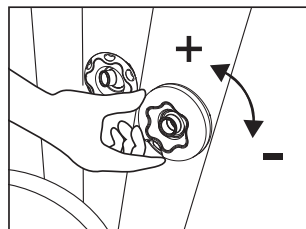

Aqua Glow Water Powered LED Light

Model No.: #58471

DC 4.2V Max. 0.4W IP68 1m Max.ambient: 45°C Class 2 circuit

WARNING

READ AND FOLLOW ALL INSTRUCTIONS
SAVE THESE INSTRUCTIONS

INSTALLATION

Only for HydroJet Spa

OPERATION

- Turn on the HydroJet function of your SPA and the light will be on.
- Press the button: Change the light show.
- Press and hold for 3 seconds: Turn off.
- Press again: Turn on.
- Twist the light to adjust the water flow and LED brightness.

MAINTENANCE

Store in a dry place when not in use.

DISPOSAL

Meaning of crossed-out wheeled dustbin:

Do not dispose of electrical appliances as unsorted municipal waste, use separate collection facilities. Contact your local government for information regarding the collection systems available. If electrical appliances are disposed of in landfills or dumps, hazardous substances can leak into the groundwater and get into the food chain, damage your health and well-being.