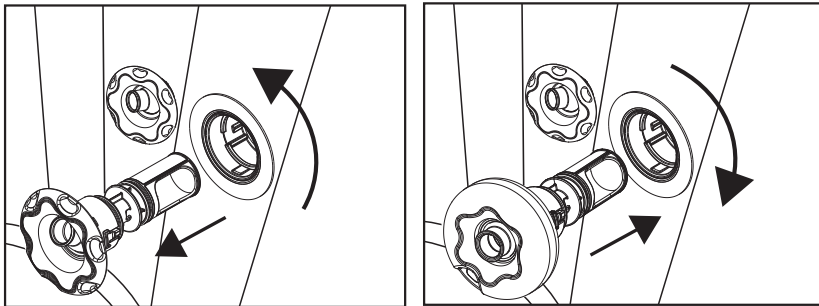

Aqua Glow Water Powered LED Light

Model No.: #58471

DC 4.2V Max. 0.4W IP68 1m Max.ambient: 45°C Class 2 circuit

WARNING

READ AND FOLLOW ALL INSTRUCTIONS
SAVE THESE INSTRUCTIONS

INSTALLATION

Only for HydroJet Spa

OPERATION

- Turn on the HydroJet function of your SPA and the light will be on.
- Press the button: Change the light show.
- Press and hold for 3 seconds: Turn off.
- Press again: Turn on.
- Twist the light to adjust the water flow and LED brightness.

MAINTENANCE

Store in a dry place when not in use.

DISPOSAL

Meaning of crossed-out wheeled dustbin:

Do not dispose of electrical appliances as unsorted municipal waste, use separate collection facilities. Contact your local government for information regarding the collection systems available. If electrical appliances are disposed of in landfills or dumps, hazardous substances can leak into the groundwater and get into the food chain, damage your health and well-being.