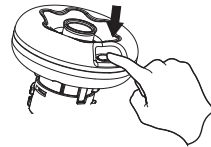

OPERATION

- Turn on the HydroJet function of your SPA and the light will be on.
- Press the button: Change the light show.
- Press and hold for 3 seconds: Turn off.
- Press again: Turn on.
- Twist the light to adjust the water flow and LED brightness.

MAINTENANCE

Store in a dry place when not in use.

DISPOSAL

Meaning of crossed-out wheeled dustbin:

Do not dispose of electrical appliances as unsorted municipal waste, use separate collection facilities. Contact your local government for information regarding the collection systems available. If electrical appliances are disposed of in landfills or dumps, hazardous substances can leak into the groundwater and get into the food chain, damage your health and well-being.