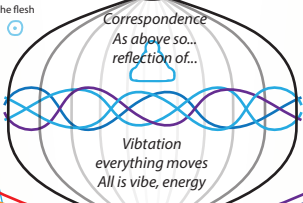

Saturn - Athoth -> Athoth sheep
Soul rule: deceit
○ greed / charity (lead)

Sun - Yabel -> Yao 7 headed snake
Soul rule: pride
○ pride / humility (gold)

Christós
I Am
Robe of light
Sophia
Pluto All is all, within All
know
γνωσις / knowledge through direct experience

Uranus deceit / truth
wisdom of the wrathful person

Neptune eternal / death

Jupiter - Harmas -> Eloaiou donkey
Soul rule: injustice
○ gluttony / temperance (tin)

know of Spirit ->
Soul Mentalism all is one

foolish wisdom of the flesh