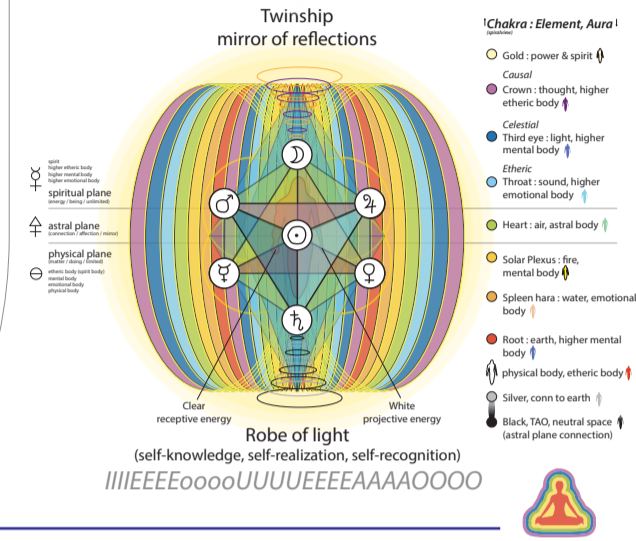

Twelve Aeons, qualities of the heart or mind

Androgynous Anthropos The Pneumatic in the upper Aeons

(Pneumatic / Spiritual)
luminous (Reflect's father, mother and child 'the first' unborn untouched untouchable) 'the child of light' 1. being

(Psychic / Soulful energy)
not in the game? free and created before 'the game'

Yaltabaath = 12 Archons -> 12 Animalfaced powers, 12 x 30 demons

360 days, 360 degrees (the 'rulers')

- Saturn - Athoth -> Athoth sheep**
Soul rule: deceit
- Jupiter - Harmas -> Eloaiou donkey**
Soul rule: injustice
- Sun - Yabel -> Yao 7 headed snake**
Soul rule: pride
- Mercury - Cain -> Adonin monkey**
Soul rule: greed
- Mars Kalila-Oumbri -> Astophaiois hyena**
soul rule: wrath
- Venus - Adonaiou -> Saaoth dragon**
Soul rule: lust
- Moon - Abel -> Sabbede fireface**
Soul rule: inconstancy

9th Aeon

Syzygie Epinoia Sophia (Wisdom) Resurrection

The lower Aeons, Heimarmene / Fate (Yaltabaath, home of darkness, luminous fire)

(Ymer)

- Kenoma
- Emptiness
- Space (measur in space)
- Time (linear time)
- Mortal Beings
- Shadows
- Soul & Body
- Flesh illusion
- dual (creates duality) separated

(Pneumatic / Spiritual)
Yaltabaath Counterfeit Spirit
the body, the way the soul is held, trapped, time after time (incarnation) in space 'in the game, no way out'

(Psychic / Soulful energy) Fate
Gives life to the rulers (they make a house out of our ignorance, feed on our light energy, we keep them alive) 'in the game, self enforced - fixation, taken' Fate imprisons the will