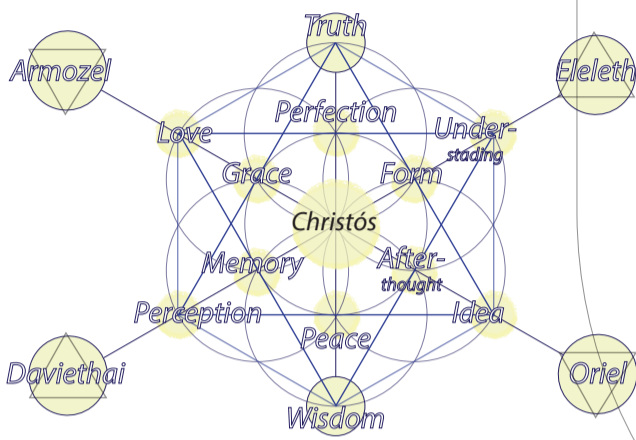

The Upper Aeons (the One, home of Light, luminous water)

- Pleroma
- Fullness
- Boundless
- Eternal
- Immortal beings
- Archetypes
- Spirit
- true light
- nondual
- unified

The Four Lights & Twelve Aeons (Archangels)

Twelve Aeons, qualities of the heart or mind

Androgynous Anthropos The Pneumatic in the upper Aeons

(Pneumatic / Spiritual)
luminous (Reflect's father, mother and child 'the first' unborn untouched untouchable) 'the child of light' 1. being

(Psychic / Soulful energy)
not in the game? free and created before 'the game'

Yaltabaath = 12 Archons -> 12 Animalfaced powers, 12 x 30 demons

360 days, 360 degrees (the 'rulers')

- Saturn - Athoth -> Athoth sheep**
Soul rule: deceit
- Jupiter - Harmas -> Eloaiou donkey**
Soul rule: injustice
- Sun - Yabel -> Yao 7 headed snake**
Soul rule: pride
- Mercury - Cain -> Adonin monkey**
Soul rule: greed
- Mars Kalila-Oumbri -> Astophaiois hyena**
soul rule: wrath
- Venus - Adonaiou -> Saaoth dragon**
Soul rule: lust
- Moon - Abel -> Sabbede fireface**
Soul rule: inconstancy

9th Aeon

Syzygie Epinoia Sophia (Wisdom) Resurrection

The lower Aeons, Heimarmene / Fate (Yaltabaath, home of darkness, luminous fire)

(Ymer)

- Kenoma
- Emptiness
- Space (measur in space)
- Time (linear time)
- Mortal Beings
- Shadows
- Soul & Body
- Flesh illusion
- dual (creates duality) separated