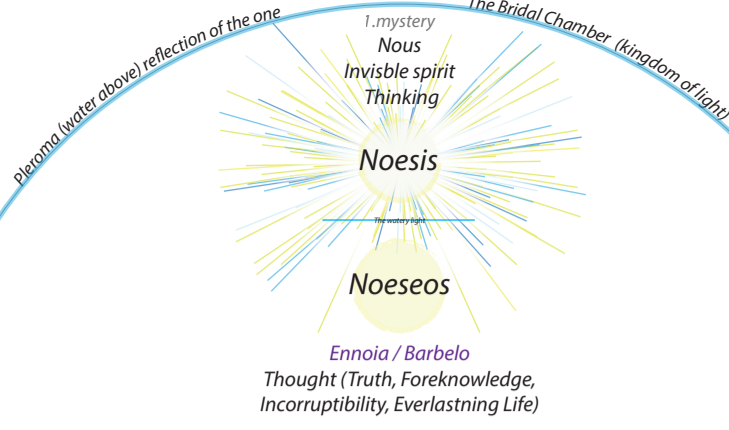

The Upper Aeons (the One, home of Light, luminous water)

- Pleroma
- Fullness
- Boundless
- Eternal
- Immortal beings
- Archetypes
- Spirit
- true light
- nondual
- unified

The Four Lights & Twelve Aeons (Archangels)

Twelve Aeons, qualities of the heart or mind

Androgynous Anthropos The Pneumatic in the upper Aeons

(Pneumatic / Spiritual)
luminous (Reflect's father, mother and child 'the first' unborn untouched untouchable) 'the child of light' 1. being

(Psychic / Soulful energy)
not in the game? free and created before 'the game'

Yaltabaath = 12 Archons -> 12 Animalfaced powers, 12 x 30 demons

360 days, 360 degrees (the 'rulers')

- Saturn - Athoth -> Athoth sheep**
Soul rule: deceit
- Jupiter - Harmas -> Eloaiou donkey**
Soul rule: injustice
- Sun - Yabel -> Yao 7 headed snake**
Soul rule: pride
- Mercury - Cain -> Adonin monkey**
Soul rule: greed
- Mars Kalila-Oumbri -> Astophaiois hyena**
soul rule: wrath
- Venus - Adonaiou -> Saaoth dragon**
Soul rule: lust
- Moon - Abel -> Sabbede fireface**
Soul rule: inconstancy

(Pneumatic / Spiritual)
Yaltabaath Counterfeit Spirit
the body, the way the soul is held, trapped, time after time (incarnation) in space 'in the game, no way out'

(Psychic / Soulful energy) Fate
Gives life to the rulers (they make a house out of our ignorance, feed on our light energy, we keep them alive) 'in the game, self enforced - fixation, taken' Fate imprisons the will