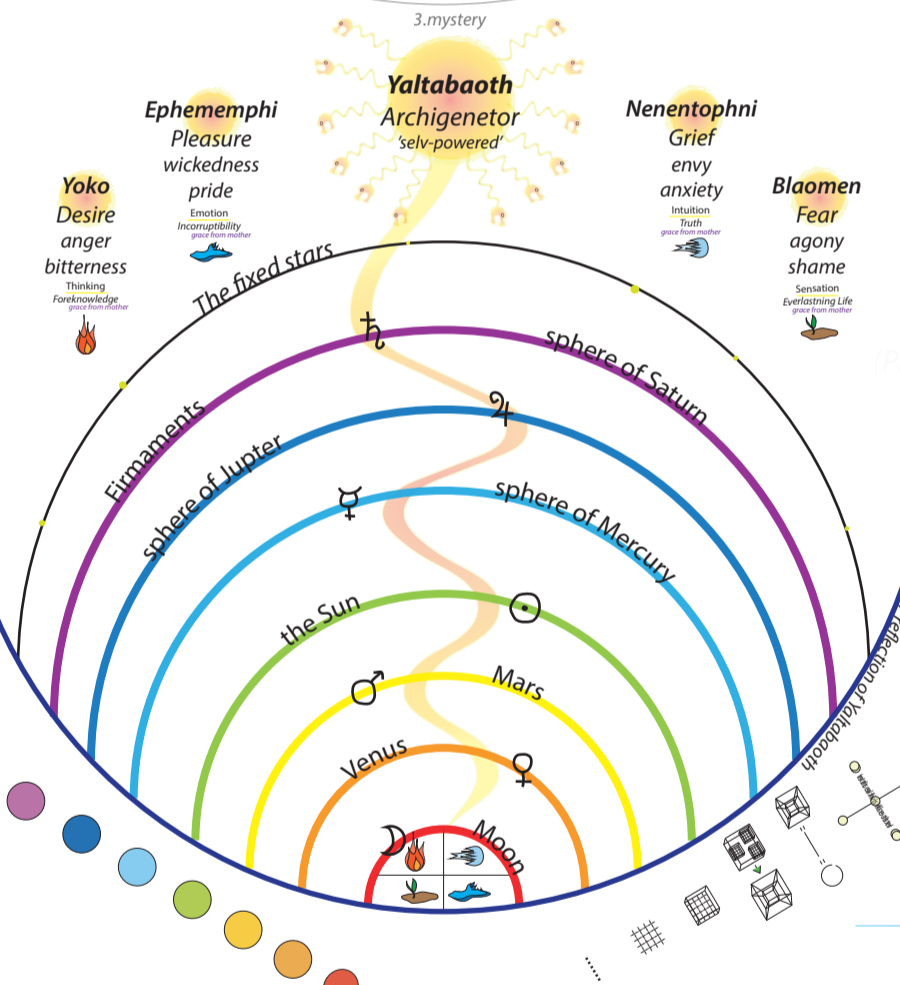

The Upper Aeons (the One, home of Light, luminous water)

- Pleroma
- Fullness
- Boundless
- Eternal
- Immortal beings
- Archetypes
- Spirit
- true light
- nondual
- unified

The Four Lights & Twelve Aeons (Archangels)

(Psychic / Soulful energy)
not in the game? free and created before 'the game'

Yaltabaath = 12 Archons -> 12 Animalfaced powers, 12 x 30 demons

360 days, 360 degrees (the 'rulers')

- Saturn - Athoth -> Athoth sheep**
Soul rule: deceit
- Jupiter - Harmas -> Eloaiou donkey**
Soul rule: injustice
- Sun - Yabel -> Yao 7 headed snake**
Soul rule: pride
- Mercury - Cain -> Adonin monkey**
Soul rule: greed
- Mars Kalila-Oumbri -> Astophaiois hyena**
soul rule: wrath
- Venus - Adonaiou -> Saaoth dragon**
Soul rule: lust
- Moon - Abel -> Sabbede fireface**
Soul rule: inconstancy

- Neptune: F.E.A.R / bravery
- Uranus: deceit / truth
- Saturn: greed / charity (lead)
- Jupiter: gluttony / temperance (tin)
- Sol: pride / humility (gold)
- Merkur: envy / kindness (mercury)
- Mars: anger / patience (iron)
- Venus: lust / chastity (copper)
- Måne: sloth / diligence (silver)

9th Aeon

Syzygie Epinoia Sophia (Wisdom) Resurrection

The lower Aeons, Heimarmene / Fate (Yaltabaath, home of darkness, luminous fire)

(Ymer)

- Kenoma
- Emptiness
- Space (measur in space)
- Time (linear time)
- Mortal Beings
- Shadows
- Soul & Body
- Flesh illusion
- dual (creates duality) separated