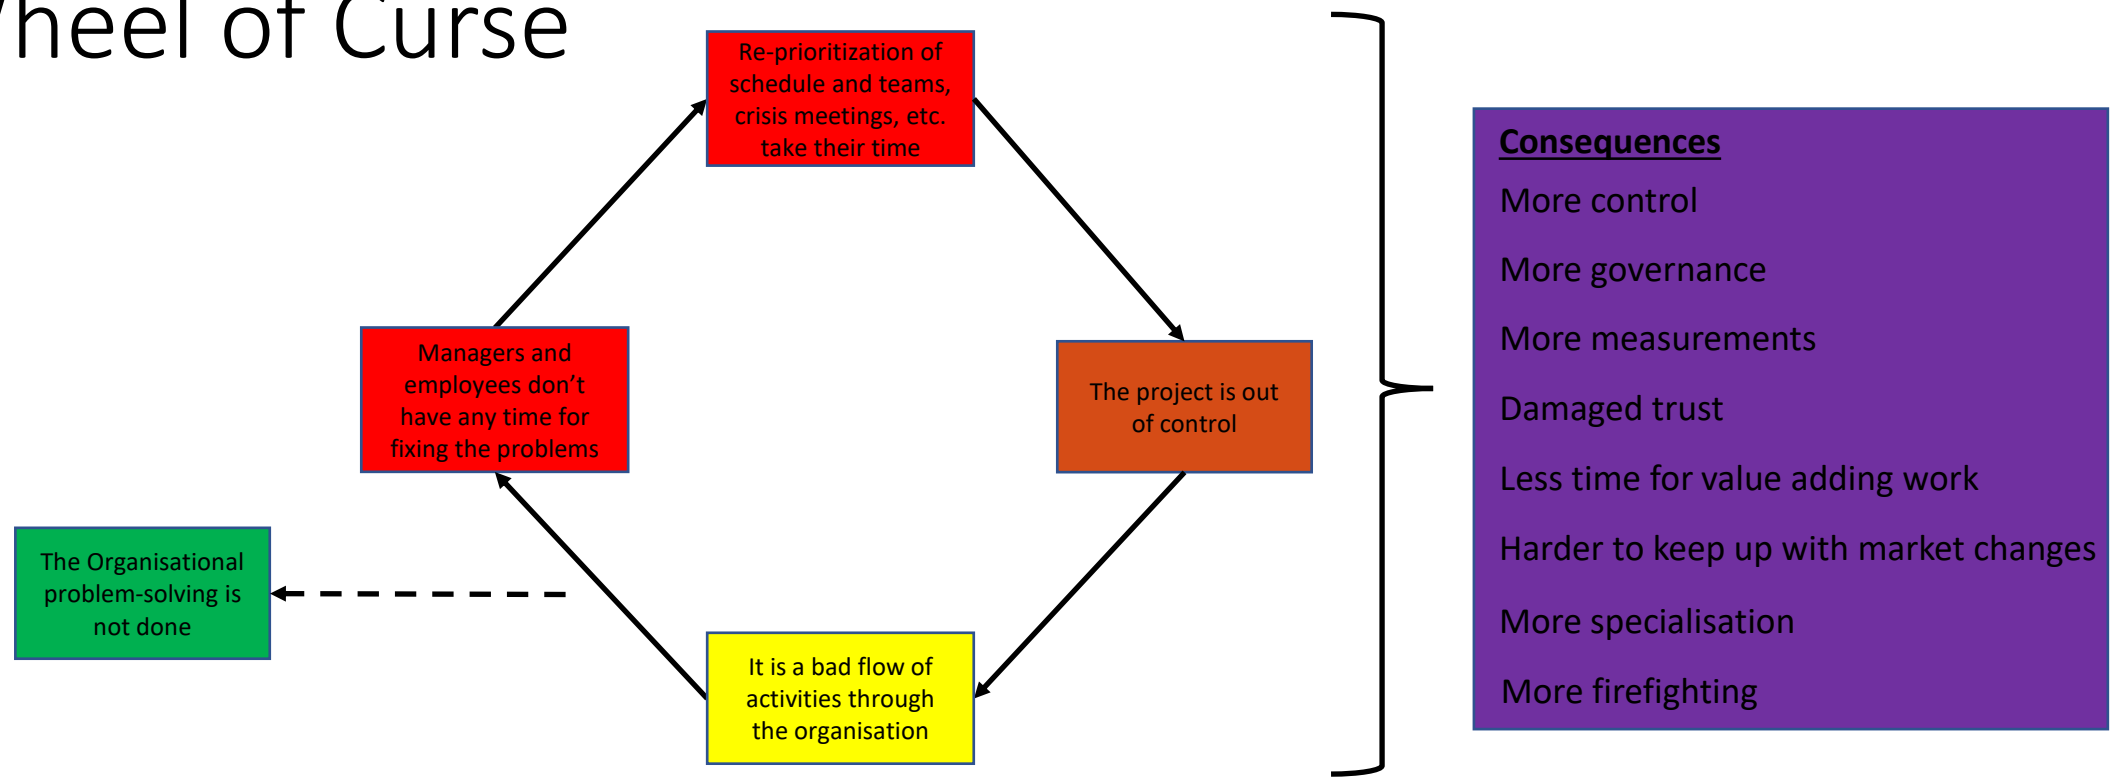

The Wheel of Curse

”We are all prisoners in our own system (organisation)”

Desired result*

Right product	: 100%	88%	75%	35%
Right quality	: 100%	70%	50%	30%
Right product cost	: 100%	85%	65%	45%
Right development cost	: 100%	95%	75%	55%
Fast time to market	: 100%	75%	65%	45%