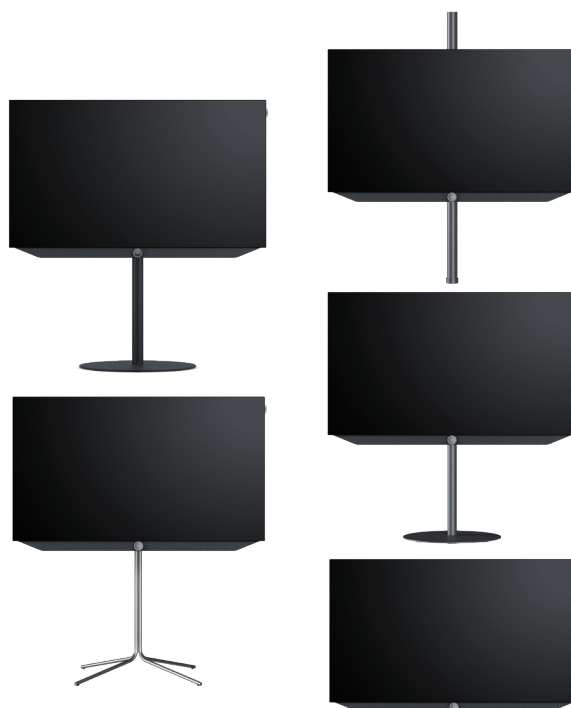

Loewe bild v.48

Screen diagonal (cm / inch): 121 / 48
Screen resolution (pixels): Ultra HD (3840 x 2160)
EU energy efficiency class SDR / HDR: G / G

Power consumption max. (watts): 180
Power consumption max. standby (watts): 0,4
Energy consumption SDR / HDR (kWh/1000h): 66 / 70

TV

Table solution, rotatable

Scope of delivery includes bild v,
klang bar v and table stand v
bild v.48: W* x H x PD / TD = 107,7 x 67,8 x 6,3 / 19,0
manually rotatable (+ / - 20°), orderly cable routing

	Model	Article no.	EAN Code	
■ basalt grey	48 dr+	60412D54	4011880175784	
	48	60412D14	4011880175791	
	floor2ceiling stand	60802D00	4011880171076	
	floor stand universal	73190D00	4011880170215	
	floor stand flex	60800D00	4011880171212	
■ chrome	floor stand c	60803Q00	4011880171250	
	■ black	wall mount slim 432	60808W00	4011880172417
wall mount universal		60809W00	4011880172806	
■ basalt grey	klang bar3 mr	60614D10	4011880171878	
	klang sub1	60610D10	4011880171052	

Setup solutions

Further set-up options are possible. Your dealer will be happy to advise you.

Stand solutions, rotatable

floor2ceiling stand
bild v.48: W* x H x PD / TD = 107,7 x 220-290 x 6,3 / 16,6
manually rotatable (+/- 110°), height adjustable (220-290 cm),
hidden cable routing, wall mount slim 432 required

floor stand flex
bild v.48: W* x H x PD / TD = 107,7 x 106,8 x 6,3 / 54,0
manually rotatable (+/- 45°), concealed cable routing,
with or without carrier for accessory tray or soundbar

floor stand universal
bild v.48: W* x H x PD / TD = 107,7 x 111,2 x 6,3 / 48,5
manually rotatable (+/- 40°), hidden cable routing

floor stand c
bild v.48: W* x H x PD / TD = 107,7 x 111,2 x 6,3 / 48,5
manually rotatable (+/- 45°), concealed cable routing

Wall solutions

wall mount slim 432
bild v.48: W* x H x PD / TD = 107,7 x 65,3 x 6,3 / 7,5
flat mounting