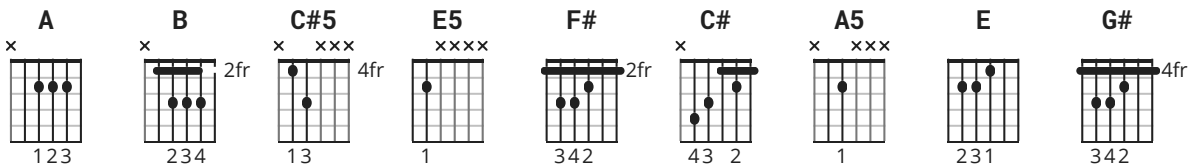

Detroit Rock City chords by KISS

Tuning: E A D G B E

CHORDS

DETROIT ROCK CITY

KISS

[Intro]

A B A B

[Verse 1]

C#5

I feel uptight on a Saturday night

E5 **B** **F#**

Nine O'clock the radio's the only light

C#

I hear my song and it pulls me through

E5 **B** **F#**

Comes on strong tells me what I go to do I got to

Get Up! Everybody's gonna move their feet

B

Get down ! Everybody's gonna leave their seat

[Drum fill]

[SOLO with 2 Guitars]

You gotta lose your life in Detroit Rock City

[Verse 4]

C#5