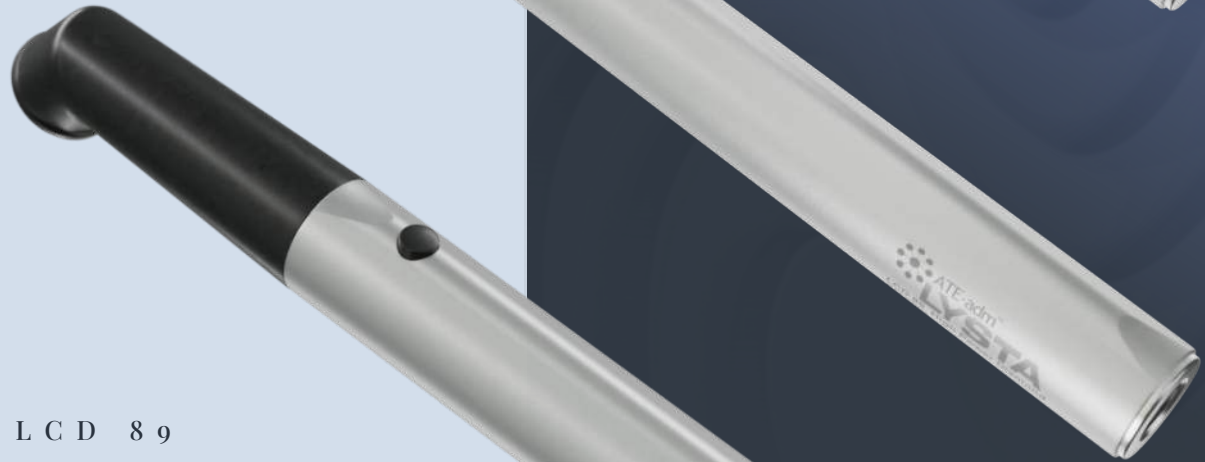

Options - Variation, where it's needed!

Impress in every scenario

There are many different sizes of mouths depending on where in the mouth requires smaller or bigger curing lights.

With our selection you will be able to perform operations efficiently on all from kids to giants and everything between.

The LCD series are really robust and optimised for easy cleaning, it can even handle an autoclave sterilization process without any disassembly.

L C D 8 8