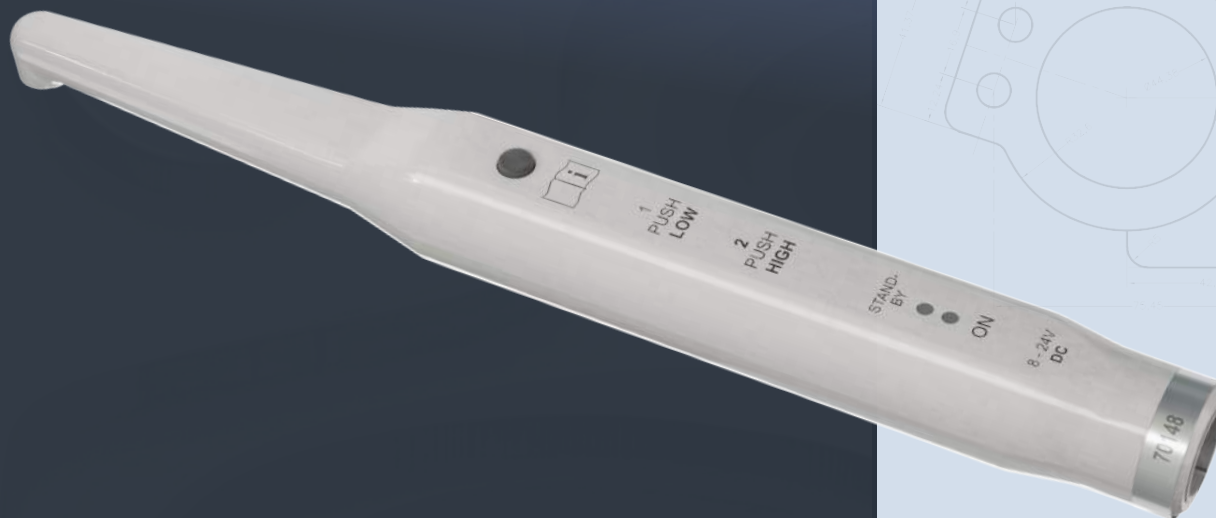

LCD 90 VISUAL

LCD 90 have a smaller head and lens that make is way more spacious navigation in small oral places.

From **650€***

* Price depends on the integration to the current setup
 ** We give 2 years guarantee.