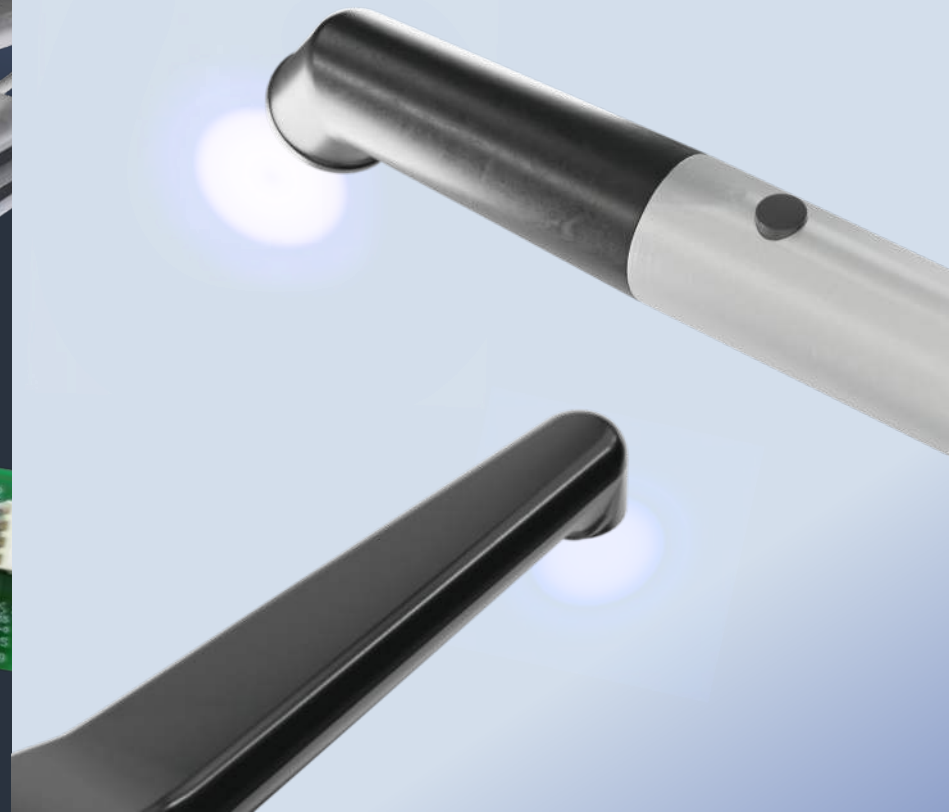

L C D S E R I E S

Self-proclaimed Worlds Best

Just works - Also with your setup!

We got a configuration for all dental setups

What good is it to have the world best equipment if no one can use it?

We can deliver any of our LCD products with either a **Integration Unit** or a standalone Table Top version that works independent of other equipment.

Smooth light - Consistent melting

Combining light experts minds

With our world class lenses can we say with confident that our product have a perfect smooth consistent light pattern.

It guaranties a smooth melting on everything the light touches.