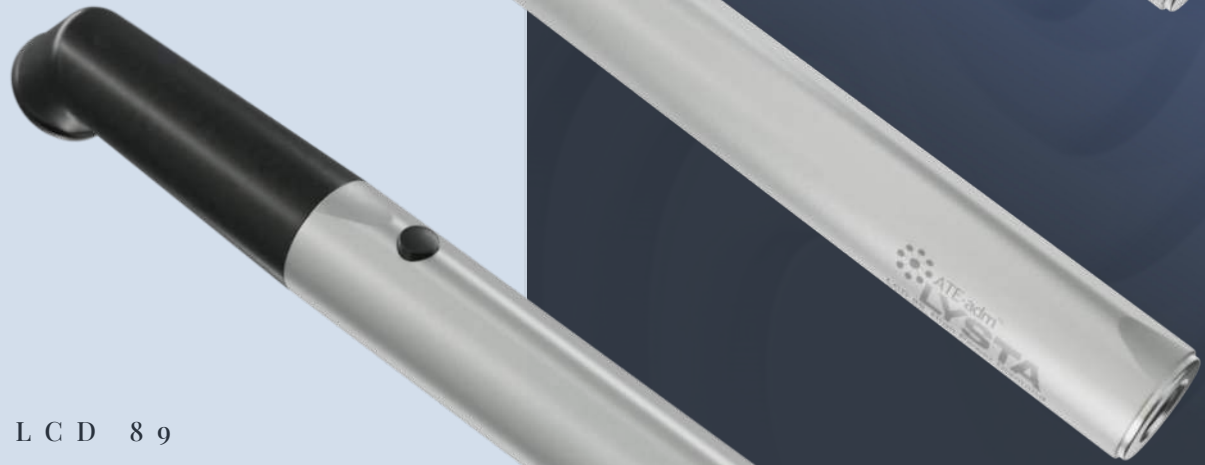

Options - Variation, where it's needed!

Impress in every scenario

There are many different sizes of mouths depending on where in the mouth requires smaller or bigger curing lights.

With our selection you will be able to perform operations efficiently on all from kids to giants and everything between.

The LCD series are really robust and optimised for easy cleaning, it can even handle an autoclave sterilization process without any disassembly.

L C D 8 8