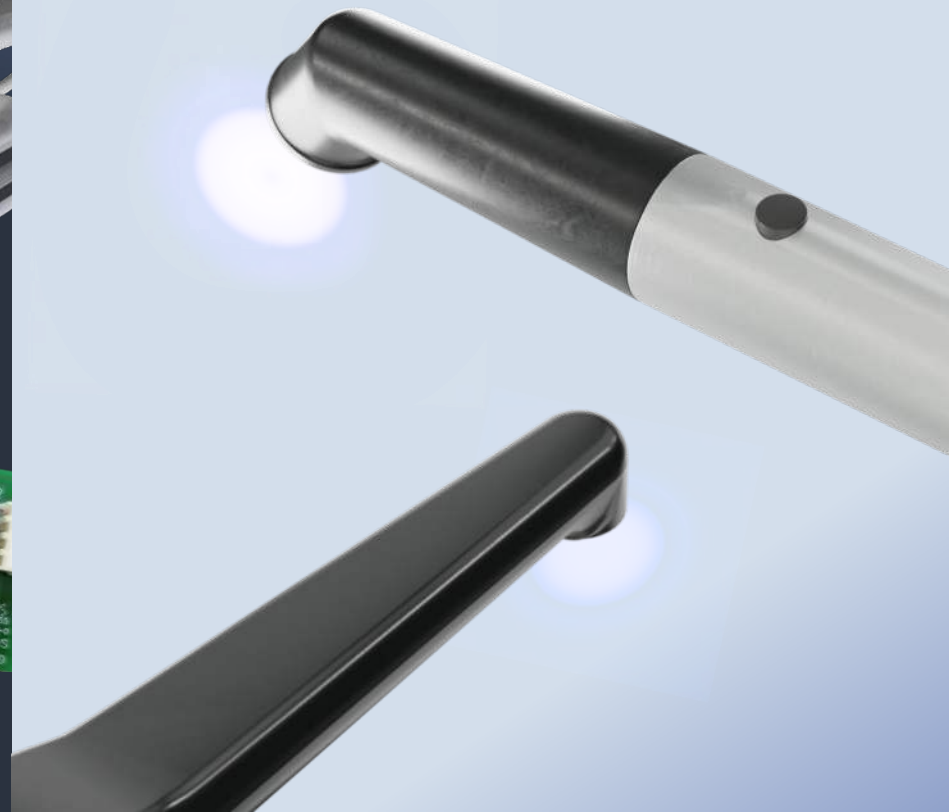

L C D S E R I E S

Self-proclaimed Worlds Best

Just works - Also with your setup!

We got a configuration for all dental setups

What good is it to have the world best equipment if no one can use it?

We can deliver any of our LCD products with either a **Integration Unit** or a standalone Table Top version that works independent of other equipment.

Smooth light - Consistent melting

Combining light experts minds

With our world class lenses can we say with confident that our product have a perfect smooth consistent light pattern.

It guaranties a smooth melting on everything the light touches.