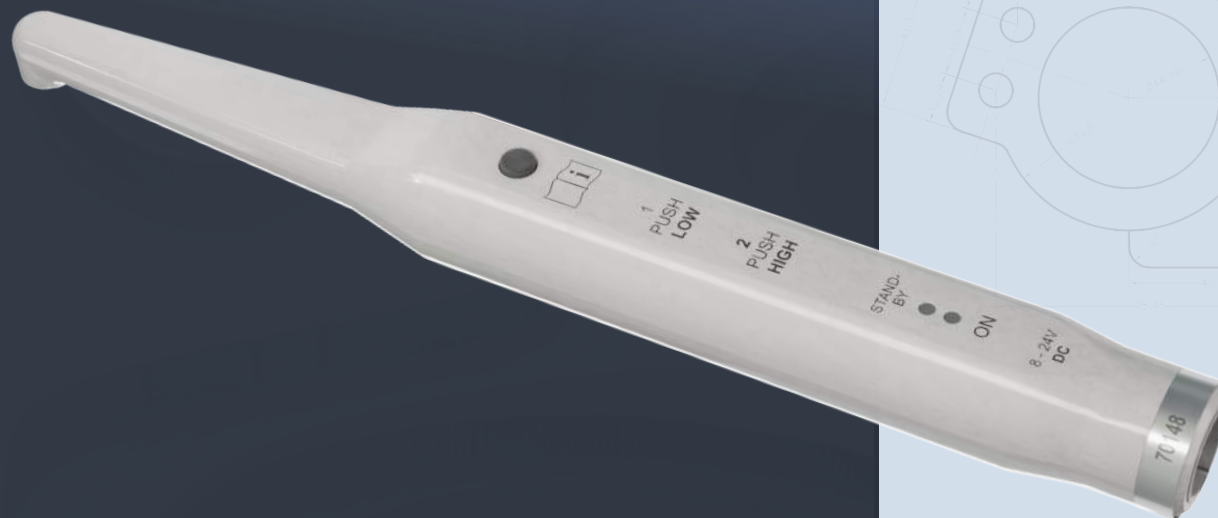

LCD 90 VISUAL

LCD 90 have a smaller head and lens that make is way more spacious navigation in small oral places.

From **1.350€***

* Price depends on the integration to the current setup
 ** We give 5 years garanti.