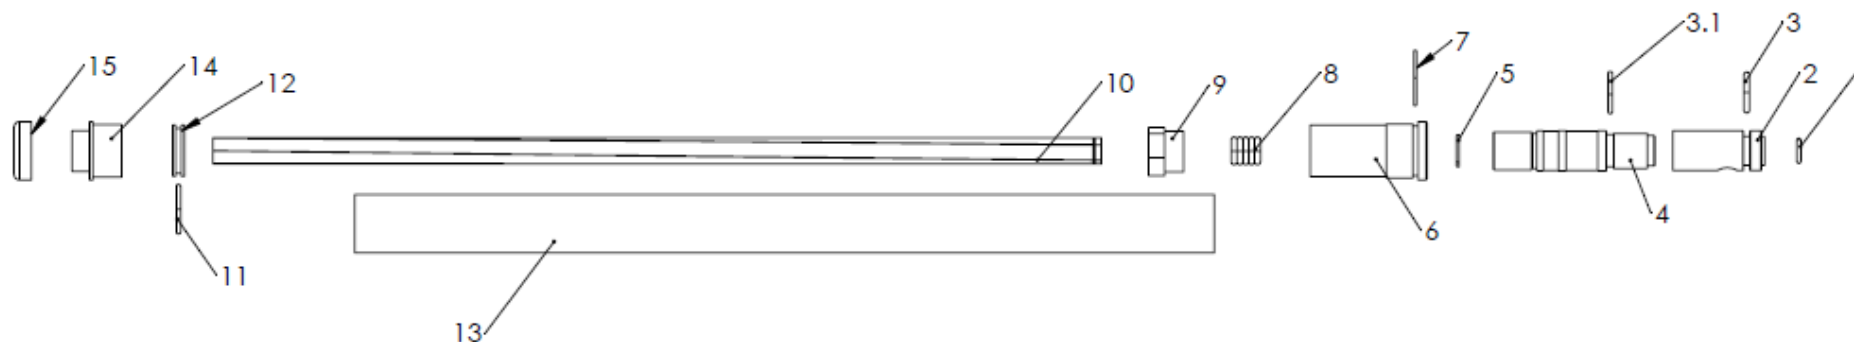

Model	Other model names	Date	Revision	Revision date
Tube kit Superlight Dreamline		2022-01-27	EN.	-

Tube kit Superlight .177, 300mm, Art.No. 20246				Tube kit Superlight .22, 300mm, Art.No. 20247			
NO	DESCRIPTION	ART.NO	QTY	NO	DESCRIPTION	ART.NO	QTY
1	O-ring 4,3 x 1,5 NBR 70	2529	1	1	O-ring 5,5 x 1,5 NBR 70	19726	1
2	Barrel inlet .177 Impact/Crown	19628	1	2	Barrel inlet .22 Impact/Crown/Dreamline	19629	1
3	O-ring 10,0 x 2,0 NBR 70	19703	2	3	O-ring 10,0 x 2,0 NBR 70	19703	2
4	Barrel Attachment .177	19960	1	4	Barrel attachment .22	19961	1
5	O-ring 7,0 x 1,0 NBR 70	19837	1	5	O-ring 8,0 x 1,0 NBR 70	19117	1
6	Start Dreamline	20049	1	6	Start Dreamline	20049	1
7	O-ring 14,0 x 1,0 NBR 70	16054	1	7	O-ring 14,0 x 1,0 NBR 70	16054	1
8	O-ring 6,02 x 2,62 NBR 70	19958	5	8	O-ring 5,23 x 2,62 NBR 70	19952	5
9	Liner nut 7mm	20167	1	9	Liner nut 8mm	20168	1
10	Superior Liner 4,5mm 300mm	20362	1	10	Liner 5,5 300mm Superior	20243	1
11	O-ring 14,0 x 1,5 NBR 70	19718	1	11	O-ring 14,0 x 1,5 NBR 70	19718	1
12	Pipe bushing 7mm yd 17,6	20191	1	12	Barrel bushing 8mm yd 17,6	20192	1
13	Shroud 20x295	20371	1	13	Shroud 20x295	20371	1
14	Muzzle Dreamline .177.22	20357	1	14	Muzzle Dreamline .177.22	20357	1
15	Muzzle-thread cover	19821	1	15	Muzzle-thread cover	19821	1