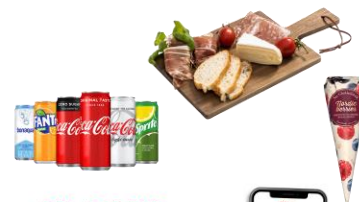

Please contact us for queries or bookings on:

Phone: [+46 647 800 00](tel:+4664780000)

Email: info@are.taxi

Web: www.aren.taxi

We are open 00.00-24.00!

Guest Service

Guest service

Service	Area	Price
Shop groceries at ICA togo – pick-up of order or shop a few items (open 24/7), delivery to the accomodation	Åre Center / Åre Björnen	350 SEK
	Tegefjäll / Duved	350 SEK
TakeAway – pick-up of order, delivery to the accomodation https://aresweden.com/en/takeaway-in-are/	Åre Center / Åre Björnen	350 SEK
	Tegefjäll / Duved	350 SEK
Fresh bread – from Åre Bakery or Grädda Bakery, delivery to the accomodation every day between 07.00-10.00 AM.	Åre Center / Åre Björnen	350 SEK
	Tegefjäll / Duved	350 SEK
Bagage transport and storage – pick-up/delivery throughout Åre village, we can store before delivery	Åre Center / Åre Björnen	200 SEK / piece
	Tegefjäll / Duved	200 SEK / piece
Other services – Dare to ask!		500 SEK/hour (100 SEK ≈ 8.7 Euro)
Delivery within ca 45 min. We also have fixed prices to/from other destinations. Please contact us on phone number +46 647 800 00 or email info@are-taxi for more information or booking. Valid from Jan 23 rd , 2024.		