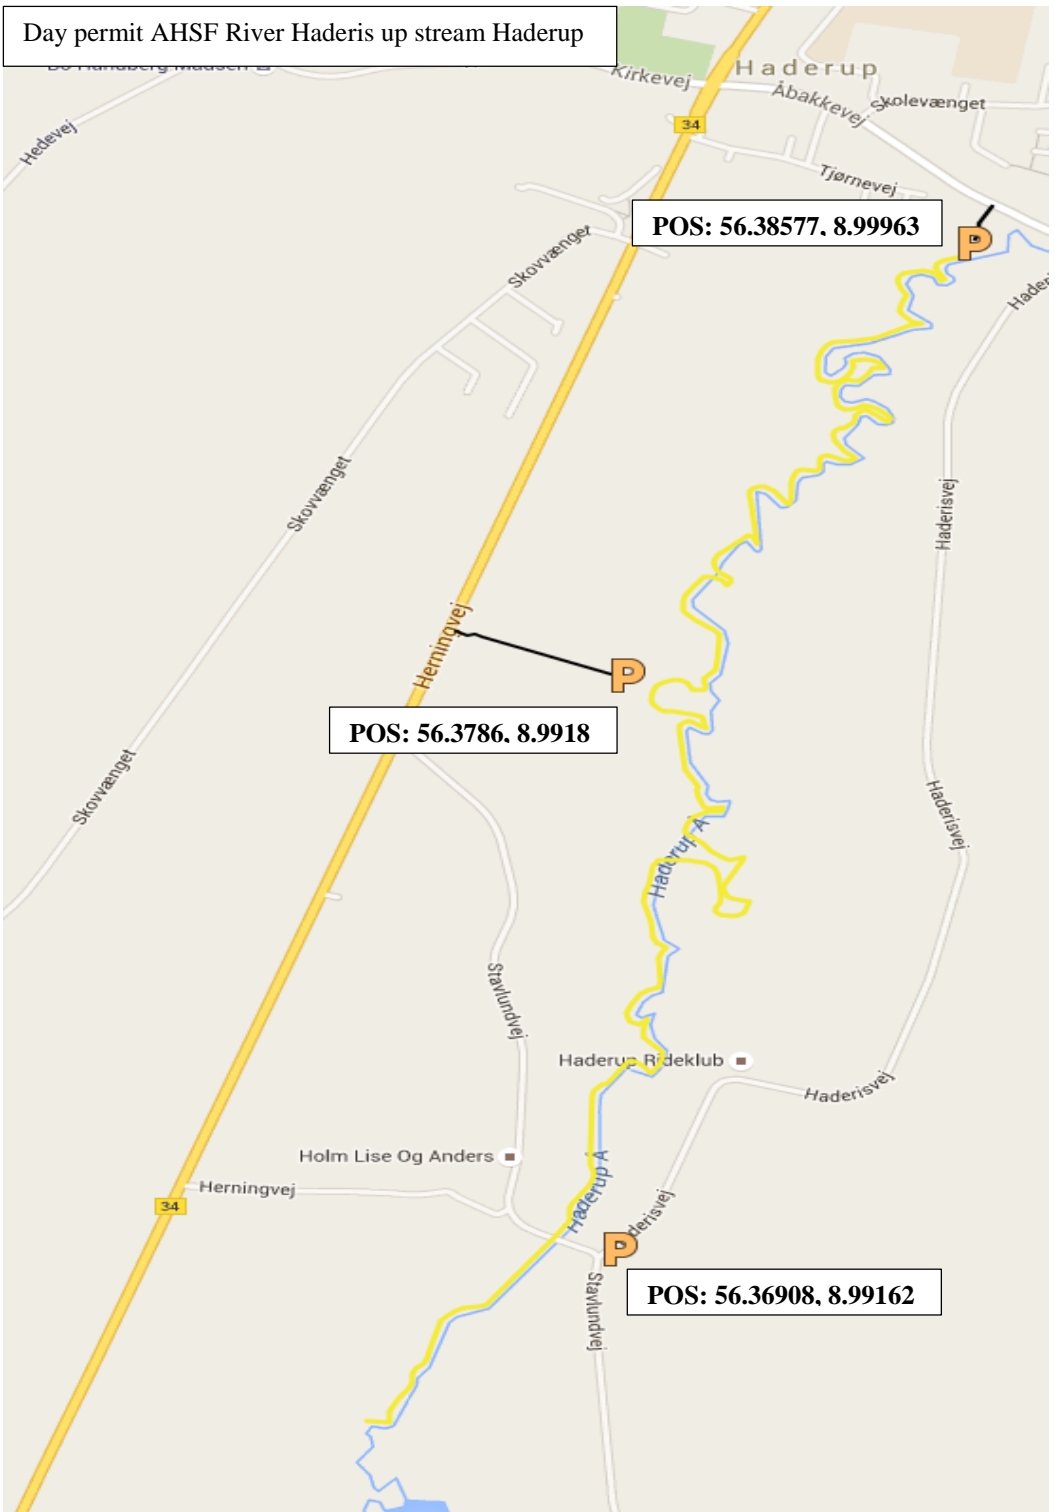

Day permit AHSF River Karup up stream Hagebro

Night
fishing along
green line
23:30-04:00
not allowed!

POS: 56.40678, 9.00662

POS: 56.40337, 9.01502

POS: 56.40195, 9.02268

POS: 56.39969, 9.03261

POS: 56.39523, 9.04219

Day permit AHSF River Karup up stream Hagebro

POS: 56.36179, 9.09921

Day permit AHSF River
Karup down stream Hagebro

Fly fishers
only use
Single hook
along blue
line

POS: 56.4255. 9.00428

POS: 56.42398, 9.00045

POS: 56.41704. 8.99213

POS: 56.41402. 9.00587

Night fishing
along green
line 23:30-
04:00 not
allowed!

POS: 56.40678. 9.00662

Day permit AHSF River Haderis up stream Haderup

Day permit AHSF River Haderis down stream Haderup

Day permit AHSF StorÅ
up stream Feldborgvej

POS: 56.29308, 8.8691

POS: 56.28848, 8.87019

POS: 56.28229, 8.8699

It is vital that you have read and understood the rules for salmon fishing in StorÅ to avoid the quota is exceeded. Therefore you must get the latest updates prior to your visit to StorÅ. You can find information here: www.svstora.dk and www.ahsf.dk. Here you will find the latest news regarding rules and the quota for salmon fishing.