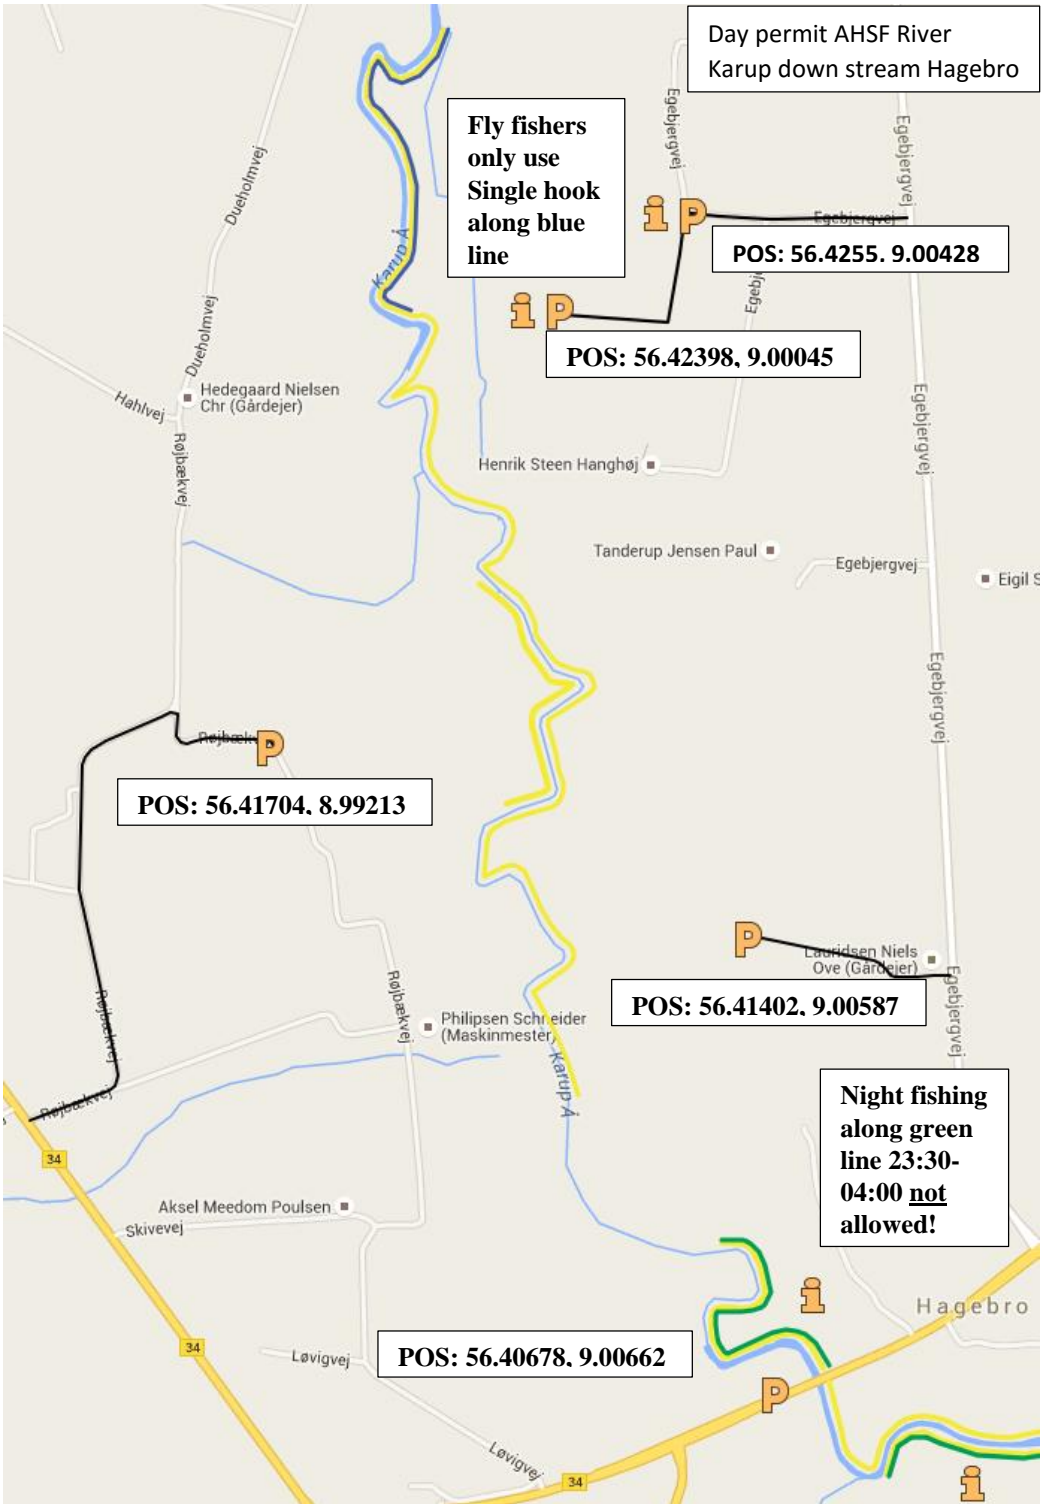

Day permit AHSF River Karup up stream Hagebro

Night
fishing along
green line
23:30-04:00
not allowed!

POS: 56.40678, 9.00662

POS: 56.40337, 9.01502

POS: 56.40195, 9.02268

POS: 56.39969, 9.03261

POS: 56.39523, 9.04219

Day permit AHSF River Karup up stream Hagebro

POS: 56.36179, 9.09921

Day permit AHSF River
Karup down stream Hagebro

Fly fishers
only use
Single hook
along blue
line

POS: 56.4255. 9.00428

POS: 56.42398, 9.00045

POS: 56.41704. 8.99213

POS: 56.41402. 9.00587

Night fishing
along green
line 23:30-
04:00 not
allowed!

POS: 56.40678. 9.00662

Day permit AHSF River Haderis up stream Haderup

Day permit AHSF River Haderis down stream Haderup

Day permit AHSF StorÅ
up stream Feldborgvej

POS: 56.29308, 8.8691

POS: 56.28848, 8.87019

POS: 56.28229, 8.8699

It is vital that you have read and understood the rules for salmon fishing in StorÅ to avoid the quota is exceeded. Therefore you must get the latest updates prior to your visit to StorÅ. You can find information here: www.svstora.dk and www.ahsf.dk. Here you will find the latest news regarding rules and the quota for salmon fishing.