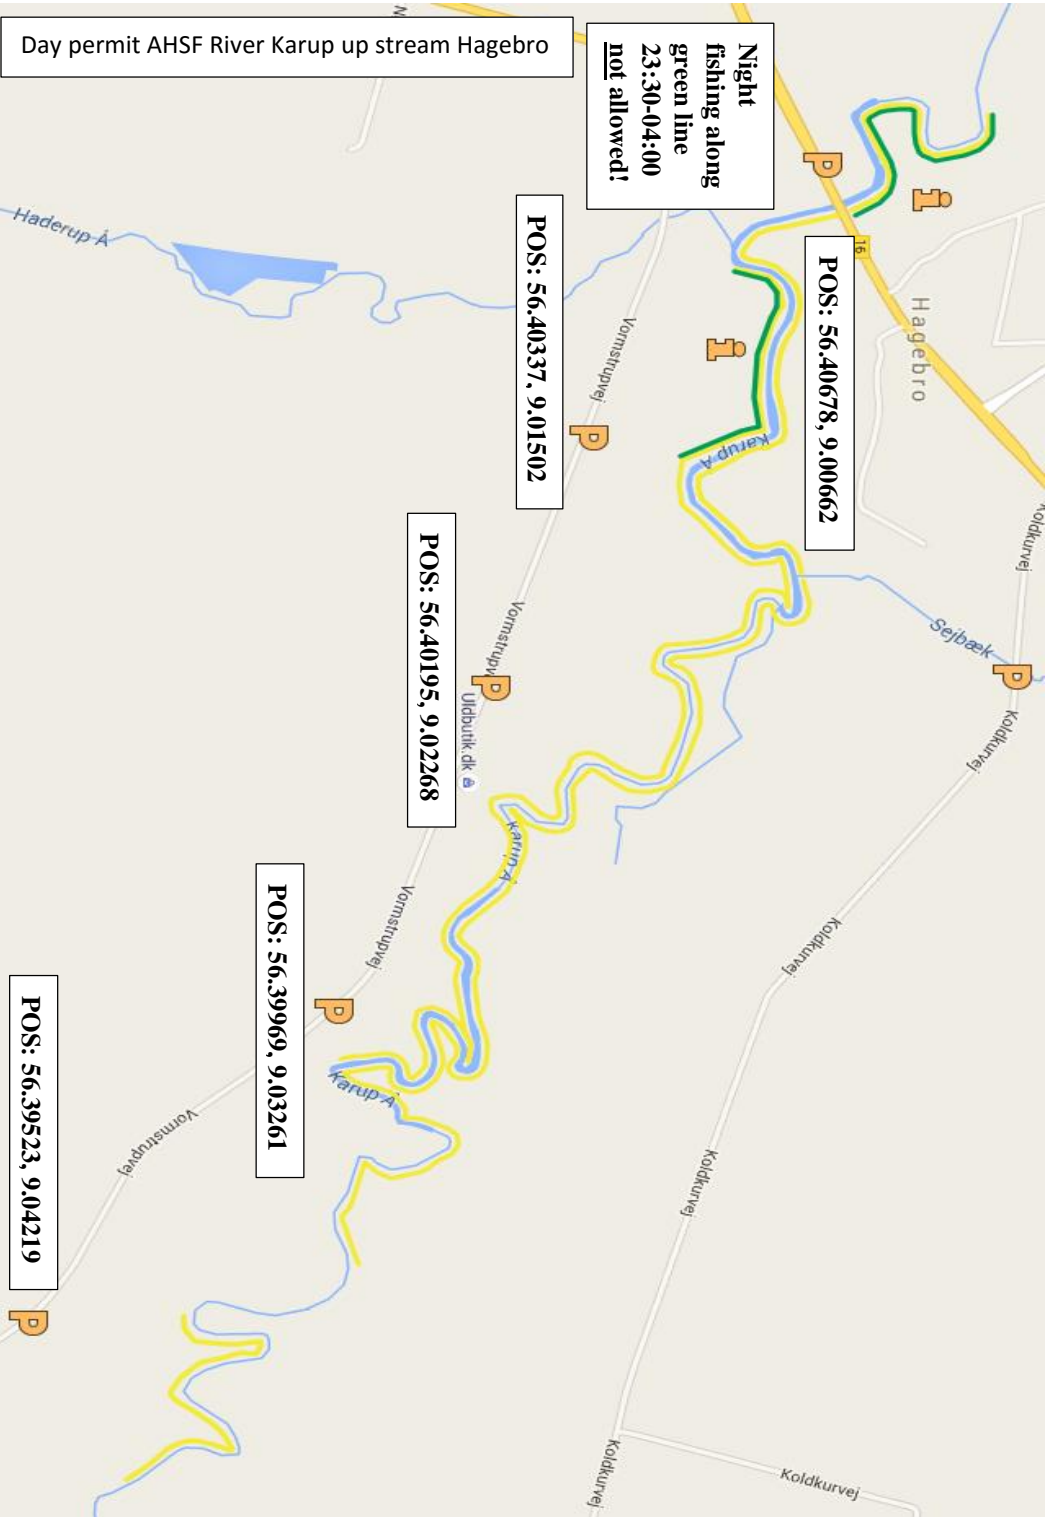

Day permit AHSF River Karup up stream Hagebro

Night
fishing along
green line
23:30-04:00
not allowed!

POS: 56.40678, 9.00662

POS: 56.40337, 9.01502

POS: 56.40195, 9.02268

POS: 56.39969, 9.03261

POS: 56.39523, 9.04219

Day permit AHSF River Karup up stream Hagebro

POS: 56.36179, 9.09921

Day permit AHSF River
Karup down stream Hagebro

Fly fishers
only use
Single hook
along blue
line

POS: 56.4255. 9.00428

POS: 56.42398, 9.00045

POS: 56.41704. 8.99213

POS: 56.41402. 9.00587

Night fishing
along green
line 23:30-
04:00 not
allowed!

POS: 56.40678. 9.00662

Day permit AHSF River Haderis up stream Haderup

Day permit AHSF River Haderis down stream Haderup