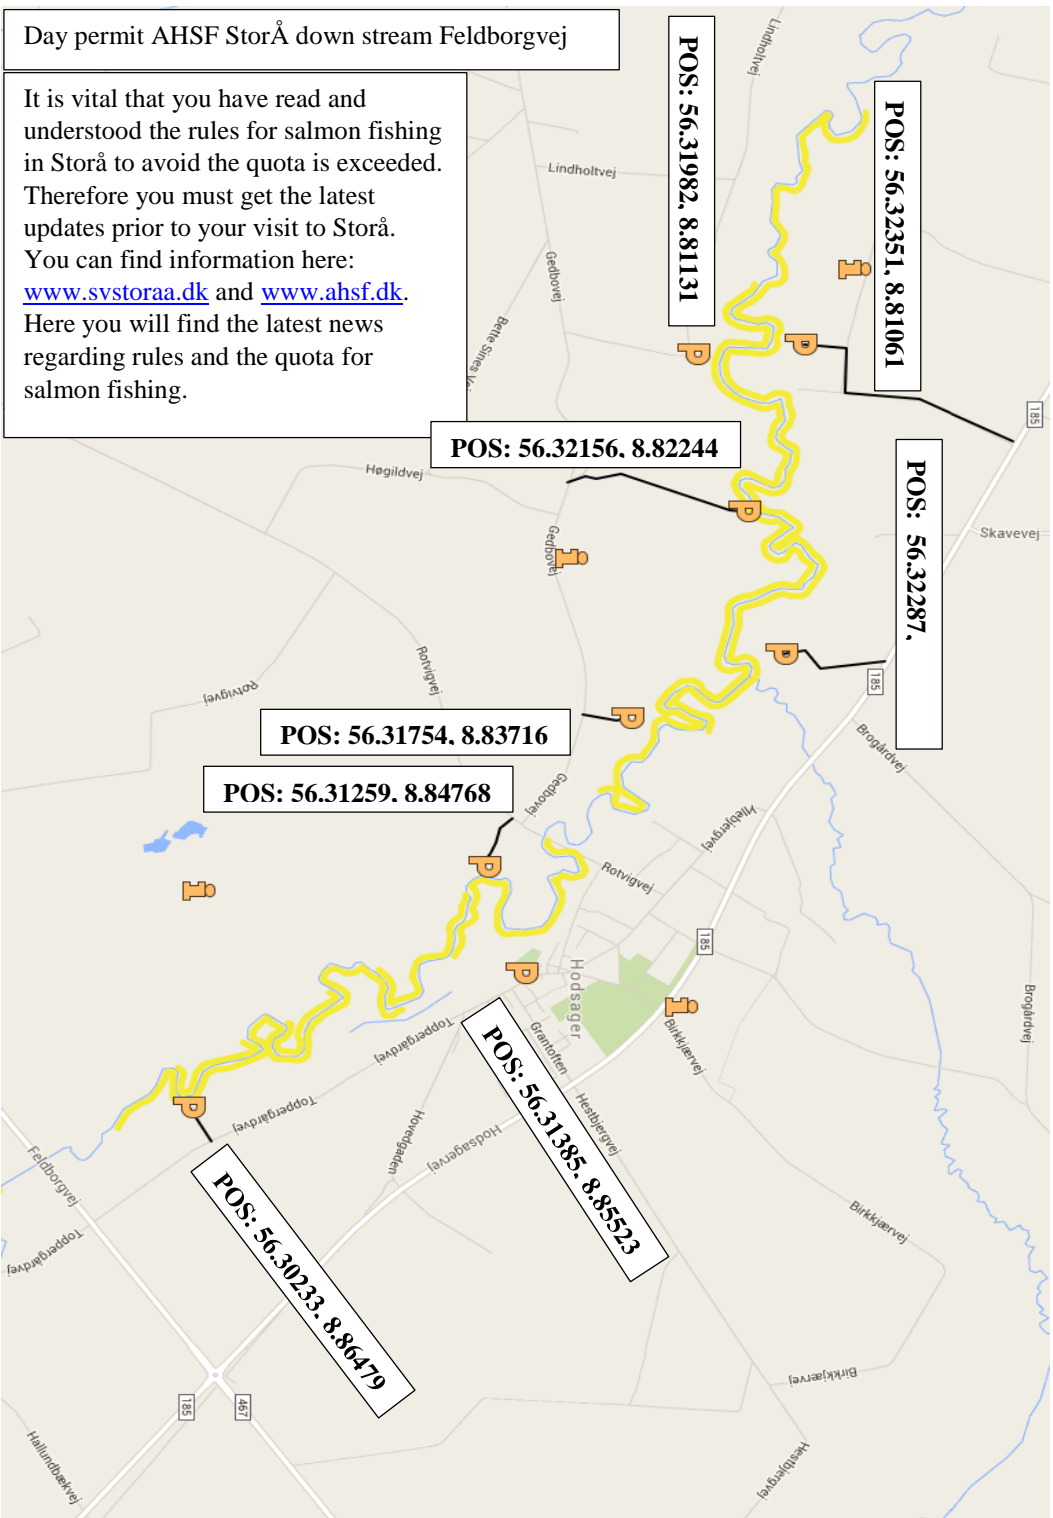

Day permit AHSF River Karup up stream Hagebro

Night
fishing along
green line
23:30-04:00
not allowed!

POS: 56.40678, 9.00662

POS: 56.40337, 9.01502

POS: 56.40195, 9.02268

POS: 56.39969, 9.03261

POS: 56.39523, 9.04219

Day permit AHSF River Karup up stream Hagebro

POS: 56.36179, 9.09921

Day permit AHSF River
Karup down stream Hagebro

Fly fishers
only use
Single hook
along blue
line

POS: 56.4255. 9.00428

POS: 56.42398, 9.00045

POS: 56.41704. 8.99213

POS: 56.41402. 9.00587

Night fishing
along green
line 23:30-
04:00 not
allowed!

POS: 56.40678. 9.00662

Day permit AHSF River Haderis up stream Haderup

Day permit AHSF River Haderis down stream Haderup

Day permit AHSF Storå down stream Feldborgvej

It is vital that you have read and understood the rules for salmon fishing in Storå to avoid the quota is exceeded. Therefore you must get the latest updates prior to your visit to Storå. You can find information here: www.svstora.dk and www.ahsf.dk. Here you will find the latest news regarding rules and the quota for salmon fishing.