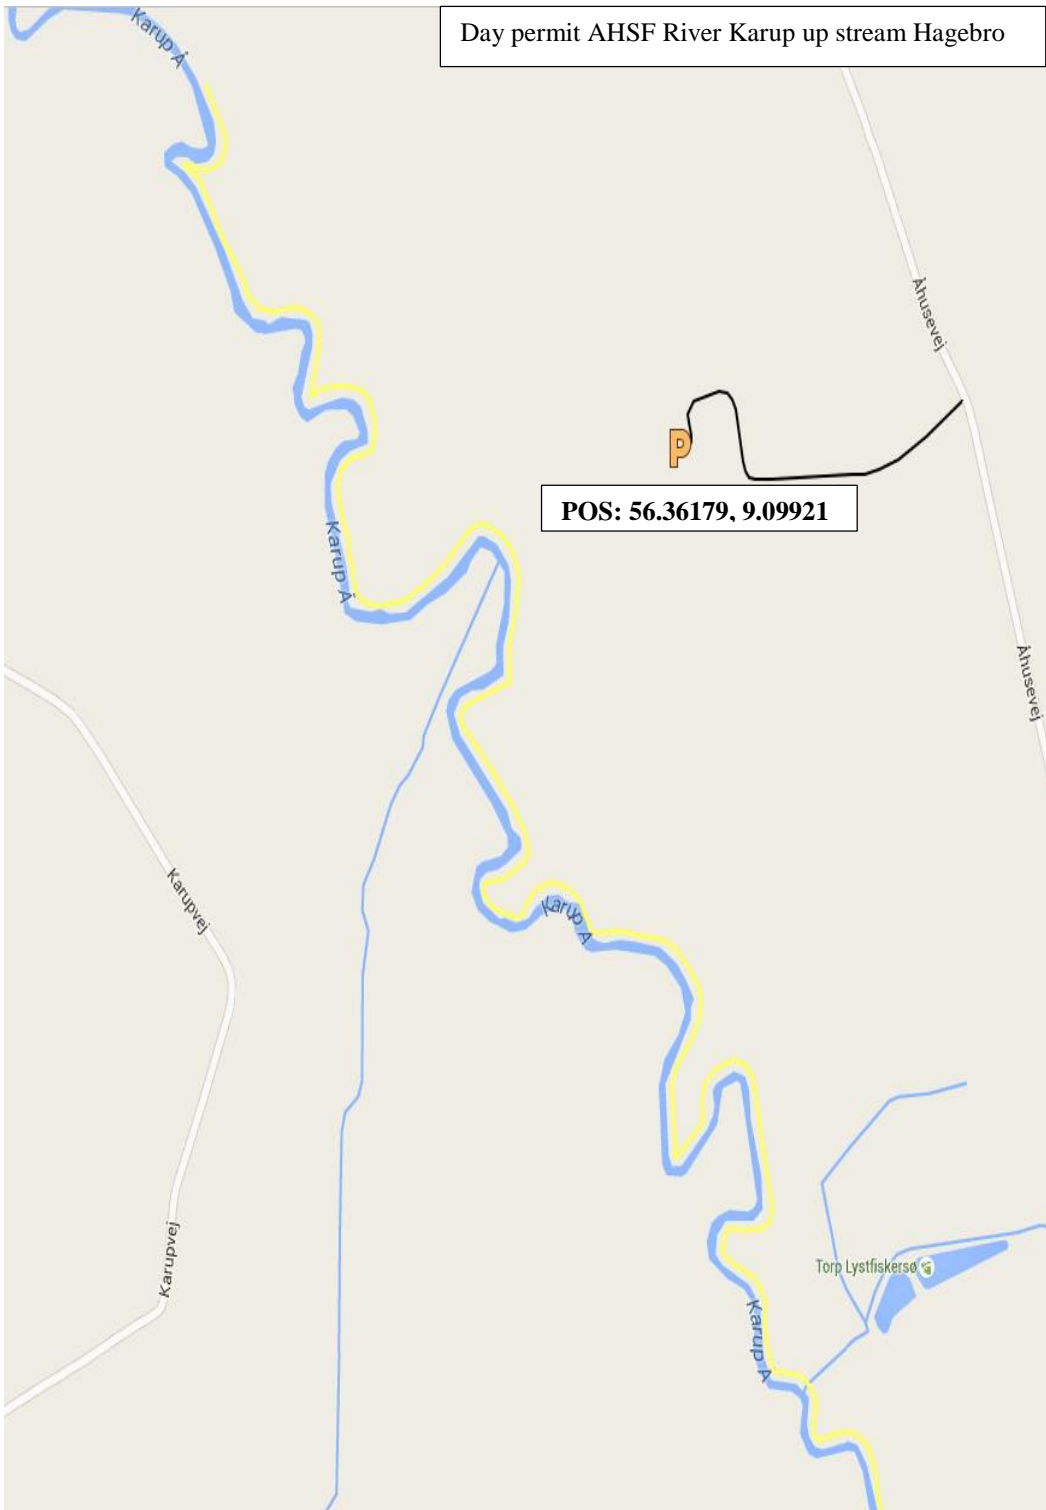

Day permit AHSF River Karup up stream Hagebro

Night
fishing along
green line
23:30-04:00
not allowed!

POS: 56.40678, 9.00662

POS: 56.40337, 9.01502

POS: 56.40195, 9.02268

POS: 56.39969, 9.03261

POS: 56.39523, 9.04219

Day permit AHSF River Karup up stream Hagebro

POS: 56.36179, 9.09921

Day permit AHSF River
Karup down stream Hagebro

Fly fishers
only use
Single hook
along blue
line

POS: 56.4255. 9.00428

POS: 56.42398, 9.00045

POS: 56.41704. 8.99213

POS: 56.41402. 9.00587

Night fishing
along green
line 23:30-
04:00 not
allowed!

POS: 56.40678. 9.00662

Day permit AHSF River Haderis up stream Haderup

Day permit AHSF River Haderis down stream Haderup