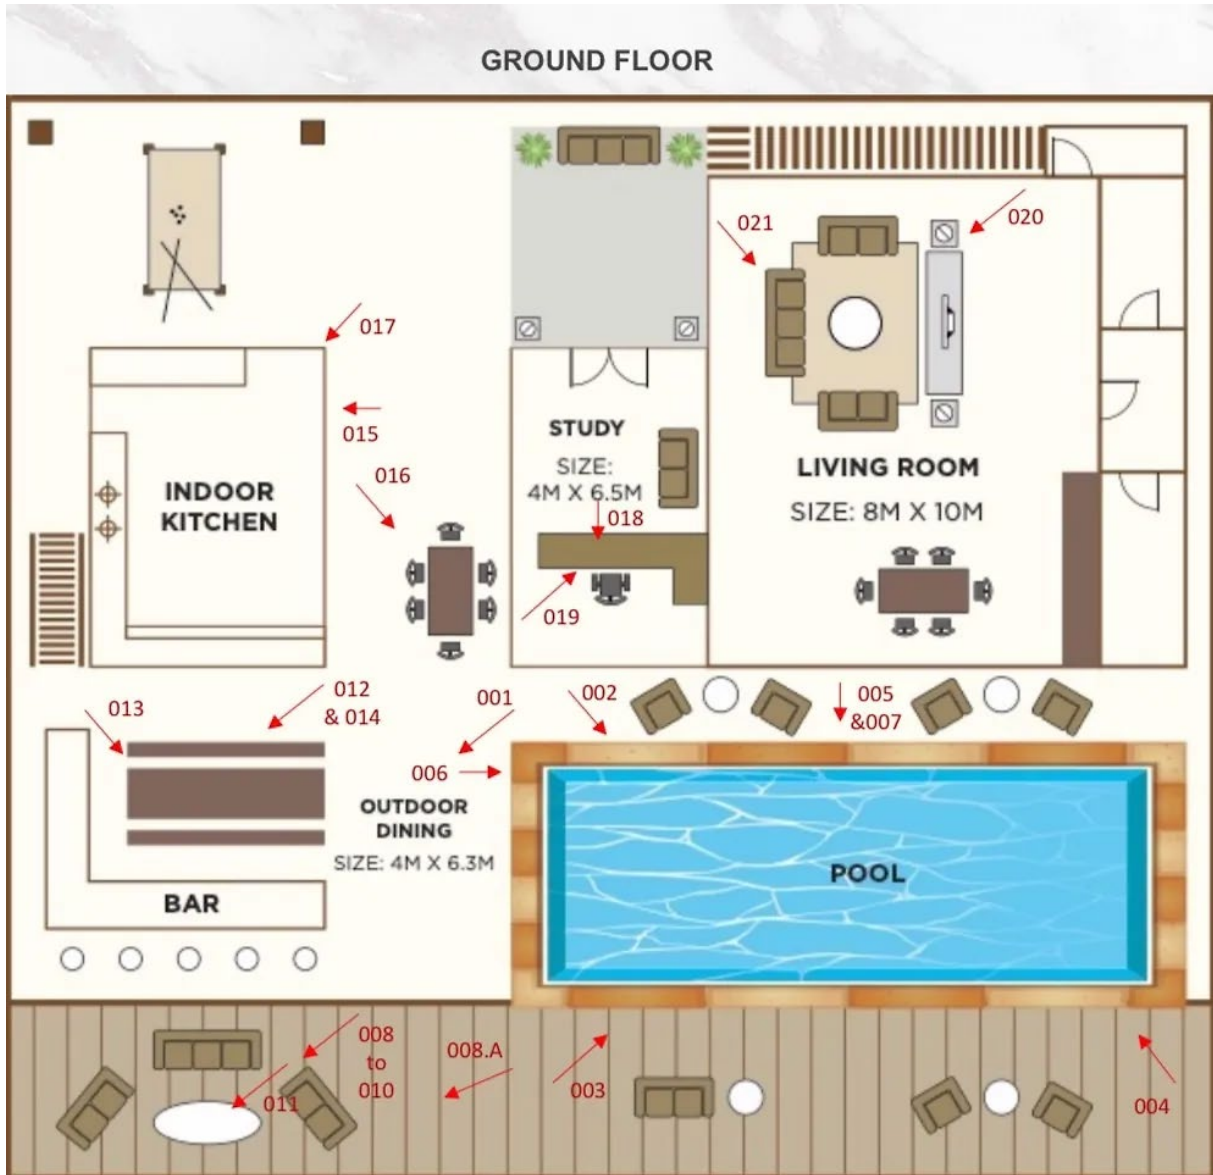

999 REAL ESTATE

236/4-5 Laem Mae Phim Beach Road
Tambon Kram, Amphur Klaeng, Rayong 21190, Thailand